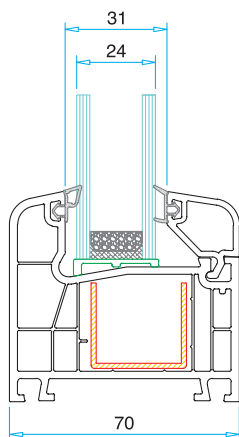

Door Sash Profile 100 mm 3 Chambers  
PRP.7440

Door Sash Profile 100 mm 4 Chambers  
PRP.7460

90° Corner Connection Profile  
PRP.6910

Pipe Profile  
PRP.6920

Angled Corner Connection Profile  
PRP.7900

## Technical Drawing

4-6 mm Glazing Bead  
PRP.7800

20 mm Glazing Bead  
PRP.7802

24 mm Glazing Bead  
PRP.7804

32 mm Glazing Bead  
PRP.7808

36 mm Glazing Bead  
PRP.7812

4-6 mm Glass

20 mm Glass

24 mm Glass

32 mm Glass

36 mm Glass

4-6 mm Glass

20 mm Glass

24 mm Glass

32 mm Glass

36 mm Glass