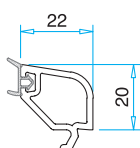

Door Sash Profile 100 mm 3 Chambers  
PRP.7440

Door Sash Profile 100 mm 4 Chambers  
PRP.7460

90° Corner Connection Profile  
PRP.6910

Pipe Profile  
PRP.6920

Angled Corner Connection Profile  
PRP.7900

## Technical Drawing

4-6 mm Glazing Bead  
PRP.7800

20 mm Glazing Bead  
PRP.7802

24 mm Glazing Bead  
PRP.7804

32 mm Glazing Bead  
PRP.7808

36 mm Glazing Bead  
PRP.7812

4-6 mm Glass

20 mm Glass