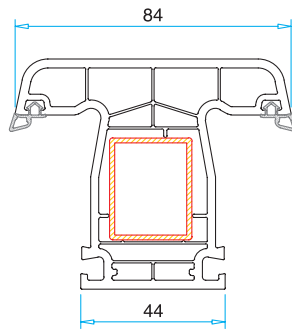

Mullion Profile
PRP.7300