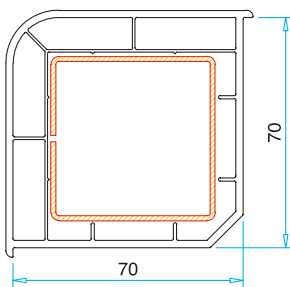

### Technical Specifications

- 70 mm profile width,
- 5 large chamber and 2 seals, provides an excellent heat, sound and water insulation.
- Unique support sheet and automatic TPV gray seals all yield lower inventory costs and speedy manufacturing.
- Single layer (4-6 mm) or heat insulating glass (20-24-32-36 mm) at different thickness may be applied with gray seals.
- Furthermore, 3 layered glasses and blind glasses, with shutter (equipped with motor or moterless) or without shutter.

Door Sash Profile 100 mm 3 Chambers  
PRP.7440

Door Sash Profile 100 mm 4 Chambers  
PRP.7460

90° Corner Connection Profile  
PRP.6910

Pipe Profile  
PRP.6920

Angled Corner Connection Profile  
PRP.7900