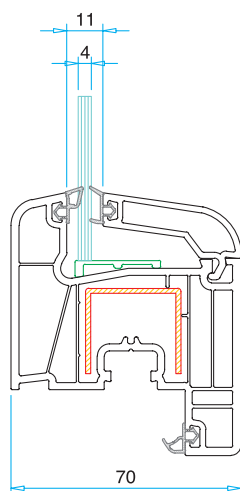

Door Sash Profile 100 mm 3 Chambers  
PRP.7440

Door Sash Profile 100 mm 4 Chambers  
PRP.7460

90° Corner Connection Profile  
PRP.6910

Pipe Profile  
PRP.6920

Angled Corner Connection Profile  
PRP.7900

## Technical Drawing

4-6 mm Glazing Bead  
PRP.7800

20 mm Glazing Bead  
PRP.7802

24 mm Glazing Bead  
PRP.7804

32 mm Glazing Bead  
PRP.7808

36 mm Glazing Bead  
PRP.7812

4-6 mm Glass

20 mm Glass

24 mm Glass

32 mm Glass

36 mm Glass

4-6 mm Glass

20 mm Glass

24 mm Glass

32 mm Glass

36 mm Glass