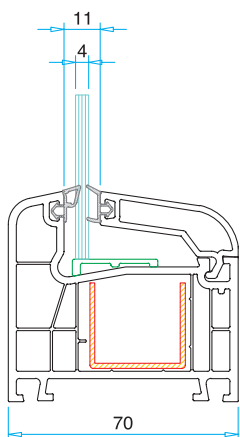

Door Sash Profile 100 mm 3 Chambers  
PRP.7440

Door Sash Profile 100 mm 4 Chambers  
PRP.7460

90° Corner Connection Profile  
PRP.6910

Pipe Profile  
PRP.6920

Angled Corner Connection Profile  
PRP.7900

## Technical Drawing

4-6 mm Glazing Bead  
PRP.7800

20 mm Glazing Bead  
PRP.7802

24 mm Glazing Bead  
PRP.7804

32 mm Glazing Bead  
PRP.7808

36 mm Glazing Bead  
PRP.7812

4-6 mm Glass

20 mm Glass

24 mm Glass

32 mm Glass

36 mm Glass

4-6 mm Glass

20 mm Glass

24 mm Glass

32 mm Glass

36 mm Glass