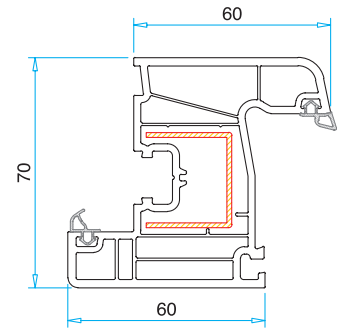

Sash Profile
PRP.7200