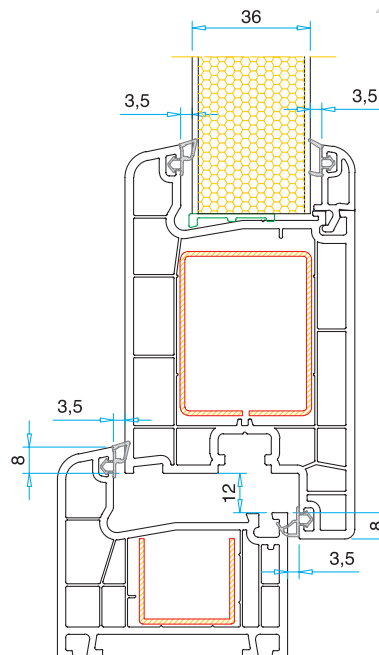

## Technical Drawing

4-6 mm Glazing Bead  
PRP.7800

20 mm Glazing Bead  
PRP.7802

24 mm Glazing Bead  
PRP.7804

32 mm Glazing Bead  
PRP.7808

36 mm Glazing Bead  
PRP.7812

4-6 mm Glass

20 mm Glass

24 mm Glass

32 mm Glass

36 mm Glass

4-6 mm Glass

20 mm Glass

24 mm Glass

32 mm Glass

36 mm Glass

Frame / Sash / Mullion  
Reinforcement

Mullion Reinforcement

Frame Profile With Border  
Reinforcement

Mullion Rebate  
Reinforcement

Door sash  
Reinforcement

Door Sash 100 mm 3 Chambers  
Reinforcement

Door Sash 100 mm 4 Chambers  
Reinforcement

90° Corner Connection  
Reinforcement