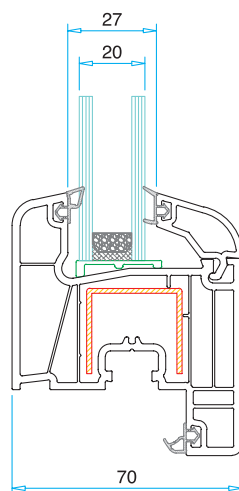

Door Sash Profile 100 mm 3 Chambers  
PRP.7440

Door Sash Profile 100 mm 4 Chambers  
PRP.7460

90° Corner Connection Profile  
PRP.6910

Pipe Profile  
PRP.6920

Angled Corner Connection Profile  
PRP.7900

## Technical Drawing

4-6 mm Glazing Bead  
PRP.7800

20 mm Glazing Bead  
PRP.7802

24 mm Glazing Bead  
PRP.7804

32 mm Glazing Bead  
PRP.7808

36 mm Glazing Bead  
PRP.7812

4-6 mm Glass

20 mm Glass

24 mm Glass

32 mm Glass

36 mm Glass

4-6 mm Glass

20 mm Glass

24 mm Glass

32 mm Glass

36 mm Glass

Frame / Sash / Mullion  
Reinforcement

Mullion Reinforcement

Frame Profile With Border  
Reinforcement

Mullion Rebate  
Reinforcement

Door sash  
Reinforcement

Door Sash 100 mm 3 Chambers  
Reinforcement

Door Sash 100 mm 4 Chambers  
Reinforcement