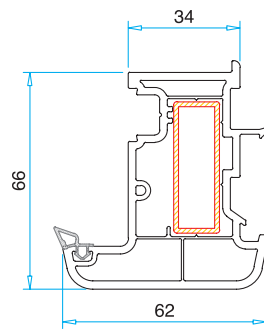

Mullion Rebate Profile
PRP.7600