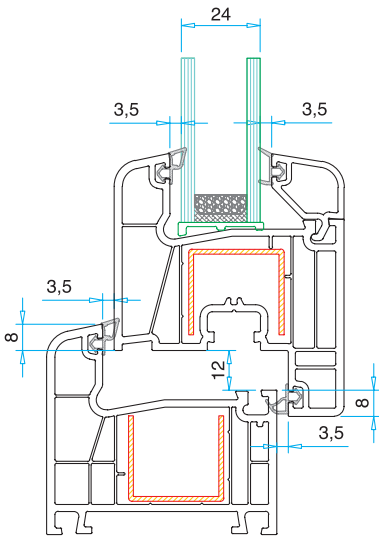

## Technical Drawing

4-6 mm Glazing Bead  
PRP.7800

20 mm Glazing Bead  
PRP.7802

24 mm Glazing Bead  
PRP.7804

32 mm Glazing Bead  
PRP.7808

36 mm Glazing Bead  
PRP.7812

4-6 mm Glass

20 mm Glass

24 mm Glass

32 mm Glass

36 mm Glass

4-6 mm Glass

20 mm Glass

24 mm Glass

32 mm Glass

36 mm Glass

Frame / Sash / Mullion  
Reinforcement

Mullion Reinforcement

Frame Profile With Border  
Reinforcement

Mullion Rebate  
Reinforcement

Door sash  
Reinforcement

Door Sash 100 mm 3 Chambers  
Reinforcement

Door Sash 100 mm 4 Chambers  
Reinforcement

90° Corner Connection  
Reinforcement