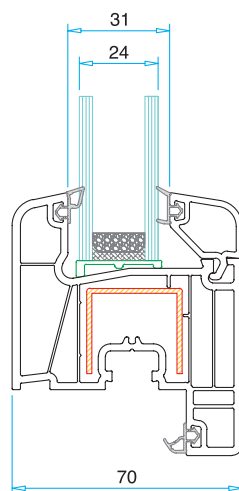

## Technical Drawing

4-6 mm Glazing Bead  
PRP.7800

20 mm Glazing Bead  
PRP.7802

24 mm Glazing Bead  
PRP.7804

32 mm Glazing Bead  
PRP.7808

36 mm Glazing Bead  
PRP.7812

4-6 mm Glass

20 mm Glass

24 mm Glass

32 mm Glass

36 mm Glass

4-6 mm Glass

20 mm Glass

24 mm Glass

32 mm Glass

36 mm Glass

Frame / Sash / Mullion  
Reinforcement

Mullion Reinforcement

Frame Profile With Border  
Reinforcement

Mullion Rebate  
Reinforcement

Door sash  
Reinforcement

Door Sash 100 mm 3 Chambers  
Reinforcement

Door Sash 100 mm 4 Chambers  
Reinforcement