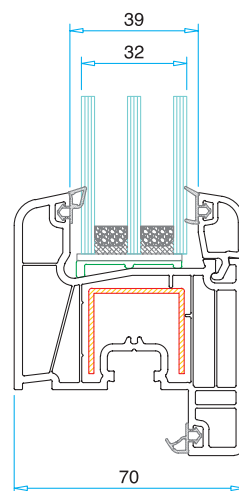

## Technical Drawing

4-6 mm Glazing Bead  
PRP.7800

20 mm Glazing Bead  
PRP.7802

24 mm Glazing Bead  
PRP.7804

32 mm Glazing Bead  
PRP.7808

36 mm Glazing Bead  
PRP.7812

4-6 mm Glass

20 mm Glass

24 mm Glass

32 mm Glass

36 mm Glass

4-6 mm Glass

20 mm Glass

24 mm Glass

32 mm Glass

36 mm Glass

Frame / Sash / Mullion  
Reinforcement

Mullion Reinforcement

Frame Profile With Border  
Reinforcement

Mullion Rebate  
Reinforcement

Door sash  
Reinforcement

Door Sash 100 mm 3 Chambers  
Reinforcement

Door Sash 100 mm 4 Chambers  
Reinforcement