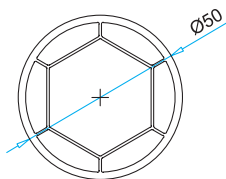

Door Sash Profile 100 mm 3 Chambers  
PRP.7440

Door Sash Profile 100 mm 4 Chambers  
PRP.7460

90° Corner Connection Profile  
PRP.6910

Pipe Profile  
PRP.6920

Angled Corner Connection Profile  
PRP.7900