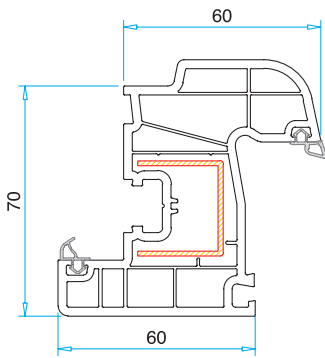

Super Sash Profile
PRP.7500