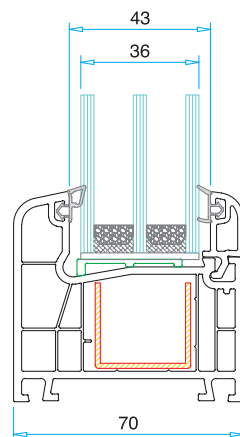

Door Sash Profile 100 mm 3 Chambers  
PRP.7440

Door Sash Profile 100 mm 4 Chambers  
PRP.7460

90° Corner Connection Profile  
PRP.6910

Pipe Profile  
PRP.6920

Angled Corner Connection Profile  
PRP.7900

## Technical Drawing

4-6 mm Glazing Bead  
PRP.7800

20 mm Glazing Bead  
PRP.7802

24 mm Glazing Bead  
PRP.7804

32 mm Glazing Bead  
PRP.7808

36 mm Glazing Bead  
PRP.7812

4-6 mm Glass

20 mm Glass

24 mm Glass

32 mm Glass

36 mm Glass

4-6 mm Glass

20 mm Glass

24 mm Glass

32 mm Glass

36 mm Glass