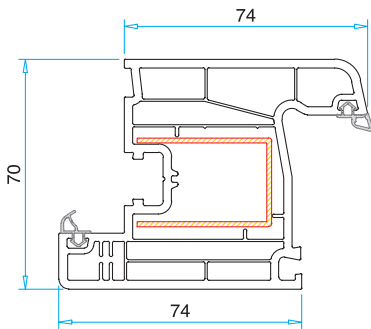

Door Sash Profile
PRP.7400