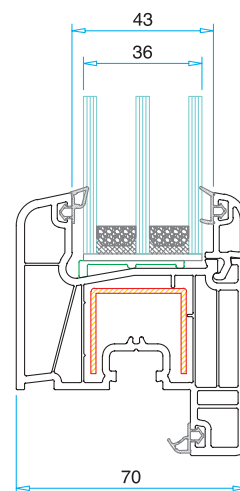

## Technical Drawing

4-6 mm Glazing Bead  
PRP.7800

20 mm Glazing Bead  
PRP.7802

24 mm Glazing Bead  
PRP.7804

32 mm Glazing Bead  
PRP.7808

36 mm Glazing Bead  
PRP.7812

4-6 mm Glass

20 mm Glass

24 mm Glass

32 mm Glass

36 mm Glass

4-6 mm Glass

20 mm Glass

24 mm Glass

32 mm Glass

36 mm Glass

Frame / Sash / Mullion  
Reinforcement

Mullion Reinforcement

Frame Profile With Border  
Reinforcement

Mullion Rebate  
Reinforcement

Door sash  
Reinforcement

Door Sash 100 mm 3 Chambers  
Reinforcement

Door Sash 100 mm 4 Chambers  
Reinforcement