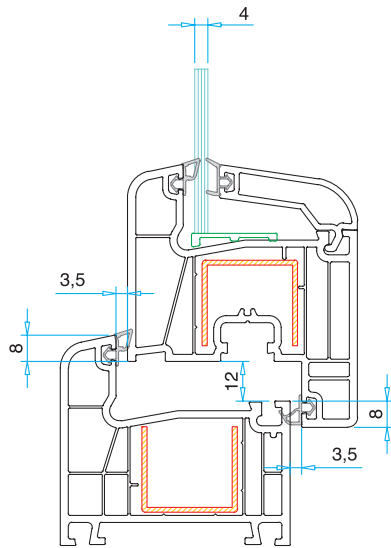

## Technical Drawing

4-6 mm Glazing Bead  
PRP.7800

20 mm Glazing Bead  
PRP.7802

24 mm Glazing Bead  
PRP.7804

32 mm Glazing Bead  
PRP.7808

36 mm Glazing Bead  
PRP.7812

4-6 mm Glass

20 mm Glass

24 mm Glass

32 mm Glass

36 mm Glass

4-6 mm Glass

20 mm Glass

24 mm Glass

32 mm Glass

36 mm Glass

Frame / Sash / Mullion  
Reinforcement

Mullion Reinforcement

Frame Profile With Border  
Reinforcement

Mullion Rebate  
Reinforcement

Door sash  
Reinforcement

Door Sash 100 mm 3 Chambers  
Reinforcement

Door Sash 100 mm 4 Chambers  
Reinforcement

90° Corner Connection  
Reinforcement