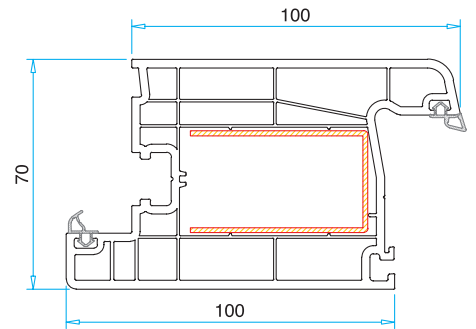

Door Sash Profile 100 mm 3 Chambers  
PRP.7440

Door Sash Profile 100 mm 4 Chambers  
PRP.7460

90° Corner Connection Profile  
PRP.6910

Pipe Profile  
PRP.6920

Angled Corner Connection Profile  
PRP.7900