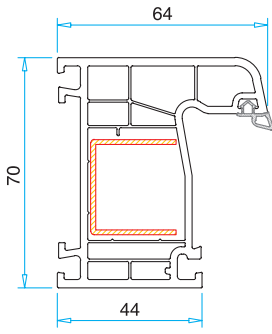

Pro70 Serie

Frame Profile
PRP.7100