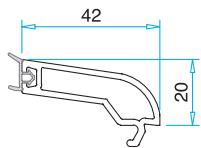

Pro70 Serie

Technical Drawing

4-6 mm Glazing Bead
PRP.7800