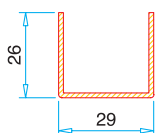

## Technical Drawing

4-6 mm Glazing Bead  
PRP.7800

20 mm Glazing Bead  
PRP.7802

24 mm Glazing Bead  
PRP.7804

32 mm Glazing Bead  
PRP.7808

36 mm Glazing Bead  
PRP.7812

4-6 mm Glass

20 mm Glass

24 mm Glass

32 mm Glass

36 mm Glass

4-6 mm Glass

20 mm Glass

24 mm Glass

32 mm Glass

36 mm Glass

Frame / Sash / Mullion  
Reinforcement

Mullion Reinforcement

Frame Profile With Border  
Reinforcement

Mullion Rebate  
Reinforcement

Door sash  
Reinforcement

Door Sash 100 mm 3 Chambers  
Reinforcement

Door Sash 100 mm 4 Chambers  
Reinforcement