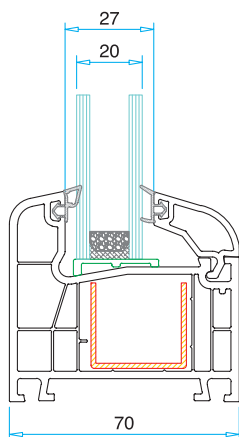

Door Sash Profile 100 mm 3 Chambers  
PRP.7440

Door Sash Profile 100 mm 4 Chambers  
PRP.7460

90° Corner Connection Profile  
PRP.6910

Pipe Profile  
PRP.6920

Angled Corner Connection Profile  
PRP.7900

## Technical Drawing

4-6 mm Glazing Bead  
PRP.7800

20 mm Glazing Bead  
PRP.7802

24 mm Glazing Bead  
PRP.7804

32 mm Glazing Bead  
PRP.7808

36 mm Glazing Bead  
PRP.7812

4-6 mm Glass

20 mm Glass

24 mm Glass

32 mm Glass

36 mm Glass

4-6 mm Glass

20 mm Glass

24 mm Glass

32 mm Glass

36 mm Glass