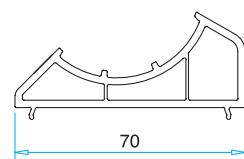

Door Sash Profile 100 mm 3 Chambers  
PRP.7440

Door Sash Profile 100 mm 4 Chambers  
PRP.7460

90° Corner Connection Profile  
PRP.6910

Pipe Profile  
PRP.6920

Angled Corner Connection Profile  
PRP.7900