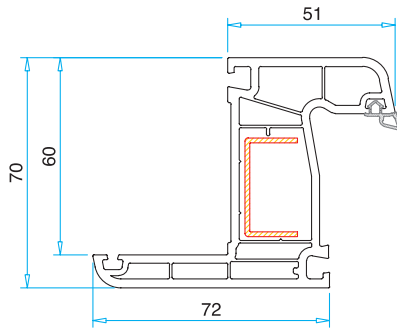

Frame Profile With Border
PRP.7700