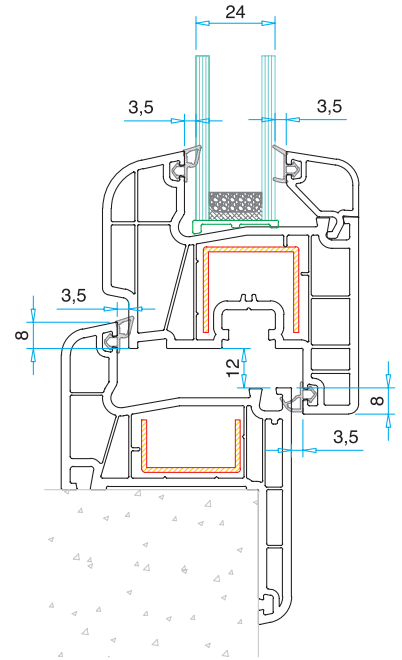

## Technical Drawing

4-6 mm Glazing Bead  
PRP.7800

20 mm Glazing Bead  
PRP.7802

24 mm Glazing Bead  
PRP.7804

32 mm Glazing Bead  
PRP.7808

36 mm Glazing Bead  
PRP.7812

4-6 mm Glass

20 mm Glass

24 mm Glass

32 mm Glass

36 mm Glass

4-6 mm Glass

20 mm Glass

24 mm Glass

32 mm Glass

36 mm Glass

Frame / Sash / Mullion  
Reinforcement

Mullion Reinforcement

Frame Profile With Border  
Reinforcement

Mullion Rebate  
Reinforcement

Door sash  
Reinforcement

Door Sash 100 mm 3 Chambers  
Reinforcement

Door Sash 100 mm 4 Chambers  
Reinforcement

90° Corner Connection  
Reinforcement