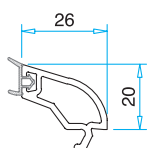

20 mm Glazing Bead
PRP.7802