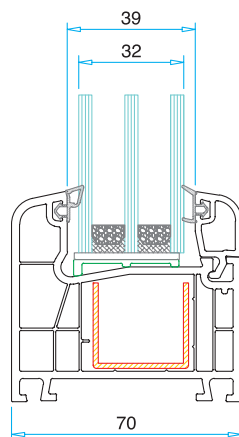

Door Sash Profile 100 mm 3 Chambers  
PRP.7440

Door Sash Profile 100 mm 4 Chambers  
PRP.7460

90° Corner Connection Profile  
PRP.6910

Pipe Profile  
PRP.6920

Angled Corner Connection Profile  
PRP.7900

## Technical Drawing

4-6 mm Glazing Bead  
PRP.7800

20 mm Glazing Bead  
PRP.7802

24 mm Glazing Bead  
PRP.7804

32 mm Glazing Bead  
PRP.7808

36 mm Glazing Bead  
PRP.7812

4-6 mm Glass

20 mm Glass

24 mm Glass

32 mm Glass

36 mm Glass

4-6 mm Glass

20 mm Glass

24 mm Glass

32 mm Glass

36 mm Glass