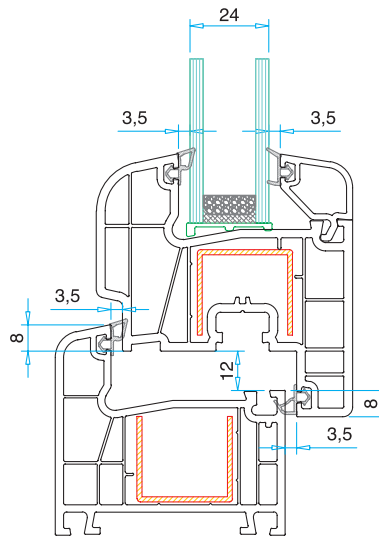

## Technical Drawing

4-6 mm Glazing Bead  
PRP.7800

20 mm Glazing Bead  
PRP.7802

24 mm Glazing Bead  
PRP.7804

32 mm Glazing Bead  
PRP.7808

36 mm Glazing Bead  
PRP.7812

4-6 mm Glass

20 mm Glass

24 mm Glass

32 mm Glass

36 mm Glass

4-6 mm Glass

20 mm Glass

24 mm Glass

32 mm Glass

36 mm Glass

Frame / Sash / Mullion  
Reinforcement

Mullion Reinforcement

Frame Profile With Border  
Reinforcement

Mullion Rebate  
Reinforcement

Door sash  
Reinforcement

Door Sash 100 mm 3 Chambers  
Reinforcement

Door Sash 100 mm 4 Chambers  
Reinforcement

90° Corner Connection  
Reinforcement