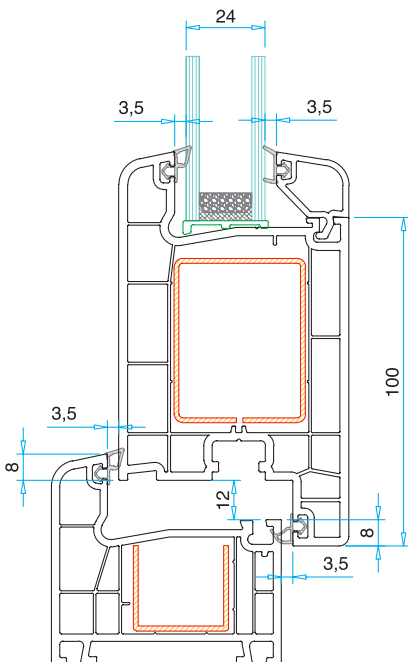

## Technical Drawing

4-6 mm Glazing Bead  
PRP.7800

20 mm Glazing Bead  
PRP.7802

24 mm Glazing Bead  
PRP.7804

32 mm Glazing Bead  
PRP.7808

36 mm Glazing Bead  
PRP.7812

4-6 mm Glass

20 mm Glass

24 mm Glass

32 mm Glass

36 mm Glass

4-6 mm Glass

20 mm Glass

24 mm Glass

32 mm Glass

36 mm Glass

Frame / Sash / Mullion  
Reinforcement

Mullion Reinforcement

Frame Profile With Border  
Reinforcement

Mullion Rebate  
Reinforcement

Door sash  
Reinforcement

Door Sash 100 mm 3 Chambers  
Reinforcement

Door Sash 100 mm 4 Chambers  
Reinforcement

90° Corner Connection  
Reinforcement