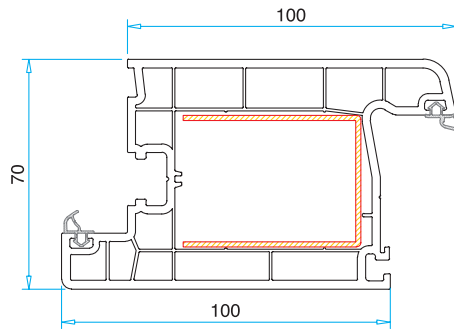

Door Sash Profile 100 mm 3 Chambers  
PRP.7440

Door Sash Profile 100 mm 4 Chambers  
PRP.7460

90° Corner Connection Profile  
PRP.6910

Pipe Profile  
PRP.6920

Angled Corner Connection Profile  
PRP.7900