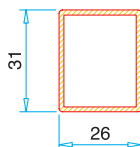

## Technical Drawing

4-6 mm Glazing Bead  
PRP.7800

20 mm Glazing Bead  
PRP.7802

24 mm Glazing Bead  
PRP.7804

32 mm Glazing Bead  
PRP.7808

36 mm Glazing Bead  
PRP.7812

4-6 mm Glass

20 mm Glass

24 mm Glass

32 mm Glass

36 mm Glass

4-6 mm Glass

20 mm Glass

24 mm Glass

32 mm Glass

36 mm Glass

Frame / Sash / Mullion  
Reinforcement

Mullion Reinforcement

Frame Profile With Border  
Reinforcement

Mullion Rebate  
Reinforcement

Door sash  
Reinforcement

Door Sash 100 mm 3 Chambers  
Reinforcement

Door Sash 100 mm 4 Chambers  
Reinforcement