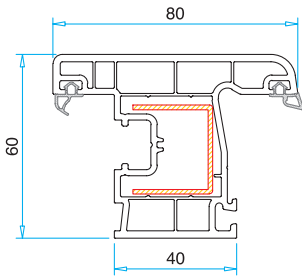

Pro **70-60** Serie

Technical Specifications

- 70-60 mm profile width.
- 5 and 4 large chamber and 2 seals, provides an excellent heat, sound and water insulation.
- Unique support sheet and automatic TPV gray seals all yield lower inventory costs and speedy manufacturing.
- Single layer (4-6 mm) or heat insulating glass (20-24-32 mm) at different thickness may be applied with gray seals.
- Furthermore, 3 layered glasses and blind glasses, with shutter [equipped with motor or motorless) or without shutter.

Pro **70-60**
Serie

Pro 70-60 Serie

Frame Profile
PRP.7140

Mullion Profile
PRP.7340

Sash Profile
PRP.6200

Outward Sash Profile
PRP.6220

Super Sash Profile
PRP.7540

Door Sash Profile 85 mm
PRP.6400

Door Sash Profile 92 mm
PRP.6420

Door Sash Profile 100 mm
PRP.6440

Outward Door Sash Profile
PRP.6500

Mullion Rebate Profile
PRP.6600

90° Corner Connection Profile
PRP.6910

Pipe Profile
PRP.6920

Angled Corner Connection Profile
PRP.7900