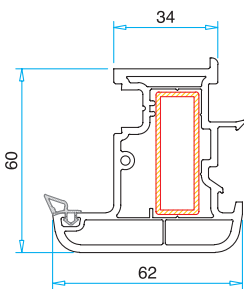

Pro **70-60** Serie

Technical Specifications

- 70-60 mm profile width.
- 5 and 4 large chamber and 2 seals, provides an excellent heat, sound and water insulation.
- Unique support sheet and automatic TPV gray seals all yield lower inventory costs and speedy manufacturing.
- Single layer (4-6 mm) or heat insulating glass (20-24-32 mm) at different thickness may be applied with gray seals.
- Furthermore, 3 layered glasses and blind glasses, with shutter [equipped with motor or motorless) or without shutter.

Pro **70-60**
Serie

Pro 70-60 Serie

Frame Profile
PRP.7140

Mullion Profile
PRP.7340

Sash Profile
PRP.6200

Outward Sash Profile
PRP.6220

Super Sash Profile
PRP.7540

Door Sash Profile 85 mm
PRP.6400

Door Sash Profile 92 mm
PRP.6420

Door Sash Profile 100 mm
PRP.6440

Outward Door Sash Profile
PRP.6500

Mullion Rebate Profile
PRP.6600

90° Corner Connection Profile
PRP.6910

Pipe Profile
PRP.6920

Angled Corner Connection Profile
PRP.7900