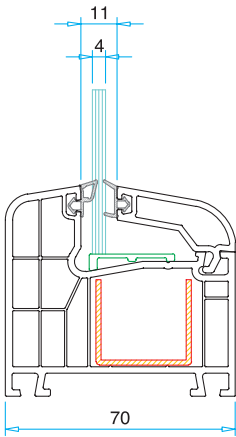

Pro **70-60** Serie

Technical Specifications

- 70-60 mm profile width.
- 5 and 4 large chamber and 2 seals, provides an excellent heat, sound and water insulation.
- Unique support sheet and automatic TPV gray seals all yield lower inventory costs and speedy manufacturing.
- Single layer (4-6 mm) or heat insulating glass (20-24-32 mm) at different thickness may be applied with gray seals.
- Furthermore, 3 layered glasses and blind glasses, with shutter [equipped with motor or motorless) or without shutter.

Door Sash Profile 92 mm
PRP.6420

Door Sash Profile 100 mm
PRP.6440

Outward Door Sash Profile
PRP.6500

Mullion Rebate Profile
PRP.6600

90° Corner Connection Profile
PRP.6910

Pipe Profile
PRP.6920

Angled Corner Connection Profile
PRP.7900

Pro 70-60 Serie

4-6 mm Glazing Bead
PRP.6800

20 mm Glazing Bead
PRP. 6802

24 mm Glazing Bead
PRP. 6804

32 mm Glazing Bead
PRP. 6806

4-6 mm Single Glass

20 mm Double Glass

24 mm Double Glass

32 mm Triple Glass

4-6 mm Single Glass

20 mm Double Glass

24 mm Double Glass

32 mm Triple Glass

Frame / Sash / Mullion
Reinforcement

Mullion Reinforcement

Mullion Rebate
Reinforcement