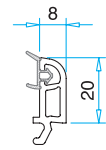

Door Sash Profile 92 mm
PRP.6420

Door Sash Profile 100 mm
PRP.6440

Outward Door Sash Profile
PRP.6500

Mullion Rebate Profile
PRP.6600

90° Corner Connection Profile
PRP.6910

Pipe Profile
PRP.6920

Angled Corner Connection Profile
PRP.7900

Pro 70-60 Serie

4-6 mm Glazing Bead
PRP.6800

20 mm Glazing Bead
PRP. 6802

24 mm Glazing Bead
PRP. 6804

32 mm Glazing Bead
PRP. 6806

4-6 mm Single Glass

20 mm Double Glass

24 mm Double Glass

32 mm Triple Glass

4-6 mm Single Glass

20 mm Double Glass

24 mm Double Glass

32 mm Triple Glass

Frame / Sash / Mullion
Reinforcement

Mullion Reinforcement

Mullion Rebate
Reinforcement