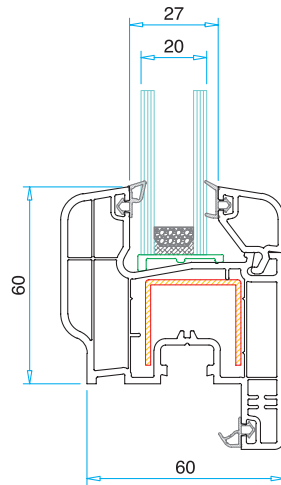

Door Sash Profile 92 mm
PRP.6420

Door Sash Profile 100 mm
PRP.6440

Outward Door Sash Profile
PRP.6500

Mullion Rebate Profile
PRP.6600

90° Corner Connection Profile
PRP.6910

Pipe Profile
PRP.6920

Angled Corner Connection Profile
PRP.7900

Pro 70-60 Serie

4-6 mm Glazing Bead
PRP.6800

20 mm Glazing Bead
PRP. 6802

24 mm Glazing Bead
PRP. 6804

32 mm Glazing Bead
PRP. 6806

4-6 mm Single Glass

20 mm Double Glass

24 mm Double Glass

32 mm Triple Glass

4-6 mm Single Glass

20 mm Double Glass

24 mm Double Glass

32 mm Triple Glass

Frame / Sash / Mullion
Reinforcement

Mullion Reinforcement

Mullion Rebate
Reinforcement

Door Sash 85 mm
Reinforcement

Door sash 92 mm
Reinforcement

Door Sash 100 mm
Reinforcement

Door Sash 100 mm Box
Reinforcement

90° Corner Connection
Reinforcement

Pro 70-60 Serie