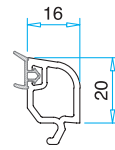

24 mm Glazing Bead
PRP. 6804