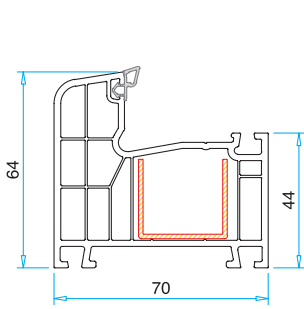

Pro 70-60 Serie

Frame Profile
PRP.7140