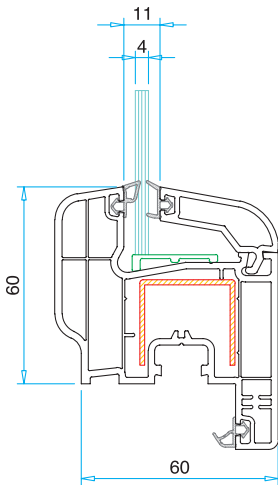

Pro **70-60** Serie

Technical Specifications

- 70-60 mm profile width.
- 5 and 4 large chamber and 2 seals, provides an excellent heat, sound and water insulation.
- Unique support sheet and automatic TPV gray seals all yield lower inventory costs and speedy manufacturing.
- Single layer (4-6 mm) or heat insulating glass (20-24-32 mm) at different thickness may be applied with gray seals.
- Furthermore, 3 layered glasses and blind glasses, with shutter [equipped with motor or motorless) or without shutter.

Door Sash Profile 92 mm
PRP.6420

Door Sash Profile 100 mm
PRP.6440

Outward Door Sash Profile
PRP.6500

Mullion Rebate Profile
PRP.6600

90° Corner Connection Profile
PRP.6910

Pipe Profile
PRP.6920

Angled Corner Connection Profile
PRP.7900

Pro 70-60 Serie

4-6 mm Glazing Bead
PRP.6800

20 mm Glazing Bead
PRP. 6802

24 mm Glazing Bead
PRP. 6804

32 mm Glazing Bead
PRP. 6806

4-6 mm Single Glass

20 mm Double Glass

24 mm Double Glass

32 mm Triple Glass

4-6 mm Single Glass

20 mm Double Glass

24 mm Double Glass

32 mm Triple Glass

Frame / Sash / Mullion
Reinforcement

Mullion Reinforcement

Mullion Rebate
Reinforcement