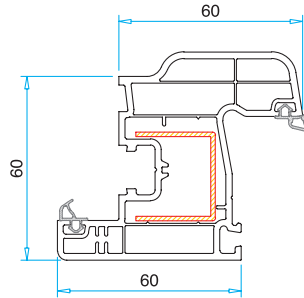

Pro **70-60** Serie

Technical Specifications

- 70-60 mm profile width.
- 5 and 4 large chamber and 2 seals, provides an excellent heat, sound and water insulation.
- Unique support sheet and automatic TPV gray seals all yield lower inventory costs and speedy manufacturing.
- Single layer (4-6 mm) or heat insulating glass (20-24-32 mm) at different thickness may be applied with gray seals.
- Furthermore, 3 layered glasses and blind glasses, with shutter [equipped with motor or motorless) or without shutter.

Pro **70-60**
Serie

Pro 70-60 Serie

Frame Profile
PRP.7140

Mullion Profile
PRP.7340

Sash Profile
PRP.6200

Outward Sash Profile
PRP.6220

Super Sash Profile
PRP.7540

Door Sash Profile 85 mm
PRP.6400

Door Sash Profile 92 mm
PRP.6420

Door Sash Profile 100 mm
PRP.6440

Outward Door Sash Profile
PRP.6500

Mullion Rebate Profile
PRP.6600

90° Corner Connection Profile
PRP.6910

Pipe Profile
PRP.6920

Angled Corner Connection Profile
PRP.7900