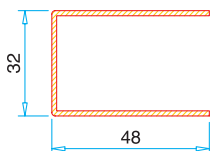

32 mm Triple Glass

4-6 mm Single Glass

20 mm Double Glass

24 mm Double Glass

32 mm Triple Glass

Frame / Sash / Mullion
Reinforcement

Mullion Reinforcement

Mullion Rebate
Reinforcement

Door Sash 85 mm
Reinforcement

Door sash 92 mm
Reinforcement

Door Sash 100 mm
Reinforcement

Door Sash 100 mm Box
Reinforcement

90° Corner Connection
Reinforcement

Pro 70-60 Serie