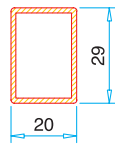

32 mm Triple Glass

4-6 mm Single Glass

20 mm Double Glass

24 mm Double Glass

32 mm Triple Glass

Frame / Sash / Mullion
Reinforcement

Mullion Reinforcement

Mullion Rebate
Reinforcement

Door Sash 85 mm
Reinforcement

Door sash 92 mm
Reinforcement

Door Sash 100 mm
Reinforcement

Door Sash 100 mm Box
Reinforcement

90° Corner Connection
Reinforcement

Pro 70-60 Serie