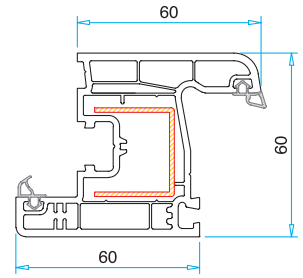

Pro **70-60** Serie

Technical Specifications

- 70-60 mm profile width.
- 5 and 4 large chamber and 2 seals, provides an excellent heat, sound and water insulation.
- Unique support sheet and automatic TPV gray seals all yield lower inventory costs and speedy manufacturing.
- Single layer (4-6 mm) or heat insulating glass (20-24-32 mm) at different thickness may be applied with gray seals.
- Furthermore, 3 layered glasses and blind glasses, with shutter [equipped with motor or motorless) or without shutter.

Pro **70-60**
Serie

Pro 70-60 Serie

Frame Profile
PRP.7140

Mullion Profile
PRP.7340

Sash Profile
PRP.6200

Outward Sash Profile
PRP.6220

Super Sash Profile
PRP.7540

Door Sash Profile 85 mm
PRP.6400

Door Sash Profile 92 mm
PRP.6420

Door Sash Profile 100 mm
PRP.6440

Outward Door Sash Profile
PRP.6500

Mullion Rebate Profile
PRP.6600

90° Corner Connection Profile
PRP.6910

Pipe Profile
PRP.6920

Angled Corner Connection Profile
PRP.7900