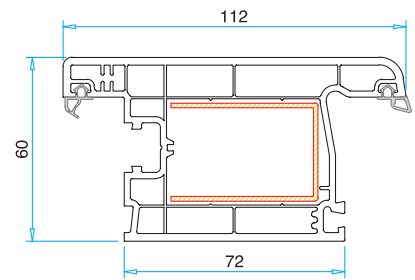

Pro **70-60** Serie

Technical Specifications

- 70-60 mm profile width.
- 5 and 4 large chamber and 2 seals, provides an excellent heat, sound and water insulation.
- Unique support sheet and automatic TPV gray seals all yield lower inventory costs and speedy manufacturing.
- Single layer (4-6 mm) or heat insulating glass (20-24-32 mm) at different thickness may be applied with gray seals.
- Furthermore, 3 layered glasses and blind glasses, with shutter [equipped with motor or motorless) or without shutter.

Pro **70-60**
Serie

Pro 70-60 Serie

Frame Profile
PRP.7140

Mullion Profile
PRP.7340

Sash Profile
PRP.6200

Outward Sash Profile
PRP.6220

Super Sash Profile
PRP.7540

Door Sash Profile 85 mm
PRP.6400

Door Sash Profile 92 mm
PRP.6420

Door Sash Profile 100 mm
PRP.6440

Outward Door Sash Profile
PRP.6500

Mullion Rebate Profile
PRP.6600

90° Corner Connection Profile
PRP.6910

Pipe Profile
PRP.6920

Angled Corner Connection Profile
PRP.7900