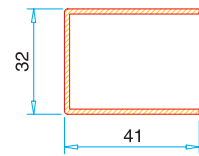

32 mm Triple Glass

4-6 mm Single Glass

20 mm Double Glass

24 mm Double Glass

32 mm Triple Glass

Frame / Sash / Mullion
Reinforcement

Mullion Reinforcement

Mullion Rebate
Reinforcement

Door Sash 85 mm
Reinforcement

Door sash 92 mm
Reinforcement

Door Sash 100 mm
Reinforcement

Door Sash 100 mm Box
Reinforcement

90° Corner Connection
Reinforcement

Pro 70-60 Serie