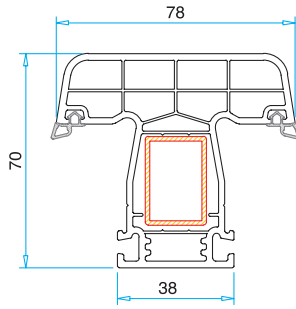

Mullion Profile
PRP.7340