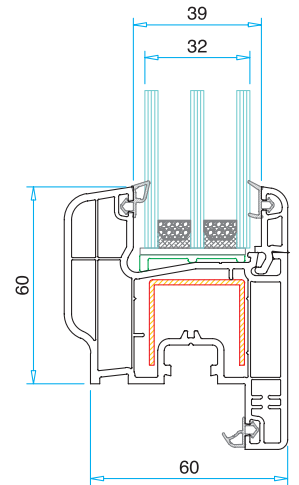

Pro **70-60** Serie

Technical Specifications

- 70-60 mm profile width.
- 5 and 4 large chamber and 2 seals, provides an excellent heat, sound and water insulation.
- Unique support sheet and automatic TPV gray seals all yield lower inventory costs and speedy manufacturing.
- Single layer (4-6 mm) or heat insulating glass (20-24-32 mm) at different thickness may be applied with gray seals.
- Furthermore, 3 layered glasses and blind glasses, with shutter [equipped with motor or motorless) or without shutter.

Door Sash Profile 92 mm
PRP.6420

Door Sash Profile 100 mm
PRP.6440

Outward Door Sash Profile
PRP.6500

Mullion Rebate Profile
PRP.6600

90° Corner Connection Profile
PRP.6910

Pipe Profile
PRP.6920

Angled Corner Connection Profile
PRP.7900

32 mm Triple Glass

4-6 mm Single Glass

20 mm Double Glass

24 mm Double Glass

32 mm Triple Glass

Frame / Sash / Mullion
Reinforcement

Mullion Reinforcement

Mullion Rebate
Reinforcement

Door Sash 85 mm
Reinforcement

Door sash 92 mm
Reinforcement

Door Sash 100 mm
Reinforcement

Door Sash 100 mm Box
Reinforcement

90° Corner Connection
Reinforcement

Pro 70-60 Serie