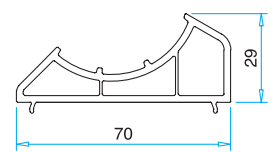

Door Sash Profile 92 mm
PRP.6420

Door Sash Profile 100 mm
PRP.6440

Outward Door Sash Profile
PRP.6500

Mullion Rebate Profile
PRP.6600

90° Corner Connection Profile
PRP.6910

Pipe Profile
PRP.6920

Angled Corner Connection Profile
PRP.7900

Pro 70-60 Serie

4-6 mm Glazing Bead
PRP.6800

20 mm Glazing Bead
PRP. 6802

24 mm Glazing Bead
PRP. 6804

32 mm Glazing Bead
PRP. 6806

4-6 mm Single Glass

20 mm Double Glass

24 mm Double Glass