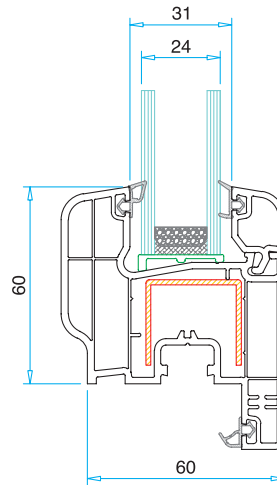

Door Sash Profile 92 mm
PRP.6420

Door Sash Profile 100 mm
PRP.6440

Outward Door Sash Profile
PRP.6500

Mullion Rebate Profile
PRP.6600

90° Corner Connection Profile
PRP.6910

Pipe Profile
PRP.6920

Angled Corner Connection Profile
PRP.7900

Pro 70-60 Serie

4-6 mm Glazing Bead
PRP.6800

20 mm Glazing Bead
PRP. 6802

24 mm Glazing Bead
PRP. 6804

32 mm Glazing Bead
PRP. 6806

4-6 mm Single Glass

20 mm Double Glass

24 mm Double Glass

32 mm Triple Glass

4-6 mm Single Glass

20 mm Double Glass

24 mm Double Glass

32 mm Triple Glass

Frame / Sash / Mullion
Reinforcement

Mullion Reinforcement

Mullion Rebate
Reinforcement

Door Sash 85 mm
Reinforcement

Door sash 92 mm
Reinforcement

Door Sash 100 mm
Reinforcement

Door Sash 100 mm Box
Reinforcement

90° Corner Connection
Reinforcement

Pro 70-60 Serie