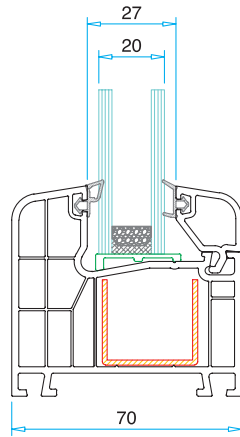

Pro **70-60** Serie

Technical Specifications

- 70-60 mm profile width.
- 5 and 4 large chamber and 2 seals, provides an excellent heat, sound and water insulation.
- Unique support sheet and automatic TPV gray seals all yield lower inventory costs and speedy manufacturing.
- Single layer (4-6 mm) or heat insulating glass (20-24-32 mm) at different thickness may be applied with gray seals.
- Furthermore, 3 layered glasses and blind glasses, with shutter [equipped with motor or motorless) or without shutter.

Door Sash Profile 92 mm
PRP.6420

Door Sash Profile 100 mm
PRP.6440

Outward Door Sash Profile
PRP.6500

Mullion Rebate Profile
PRP.6600

90° Corner Connection Profile
PRP.6910

Pipe Profile
PRP.6920

Angled Corner Connection Profile
PRP.7900

Pro 70-60 Serie

4-6 mm Glazing Bead
PRP.6800

20 mm Glazing Bead
PRP. 6802

24 mm Glazing Bead
PRP. 6804

32 mm Glazing Bead
PRP. 6806

4-6 mm Single Glass

20 mm Double Glass

24 mm Double Glass

32 mm Triple Glass

4-6 mm Single Glass

20 mm Double Glass

24 mm Double Glass

32 mm Triple Glass

Frame / Sash / Mullion
Reinforcement

Mullion Reinforcement

Mullion Rebate
Reinforcement