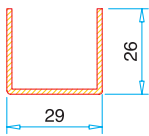

32 mm Triple Glass

4-6 mm Single Glass

20 mm Double Glass

24 mm Double Glass

32 mm Triple Glass

Frame / Sash / Mullion
Reinforcement

Mullion Reinforcement

Mullion Rebate
Reinforcement

Door Sash 85 mm
Reinforcement

Door sash 92 mm
Reinforcement

Door Sash 100 mm
Reinforcement

Door Sash 100 mm Box
Reinforcement

90° Corner Connection
Reinforcement

Pro 70-60 Serie