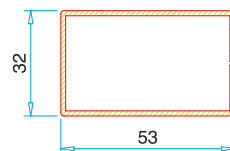

32 mm Triple Glass

4-6 mm Single Glass

20 mm Double Glass

24 mm Double Glass

32 mm Triple Glass

Frame / Sash / Mullion
Reinforcement

Mullion Reinforcement

Mullion Rebate
Reinforcement

Door Sash 85 mm
Reinforcement

Door sash 92 mm
Reinforcement

Door Sash 100 mm
Reinforcement

Door Sash 100 mm Box
Reinforcement

90° Corner Connection
Reinforcement

Pro 70-60 Serie