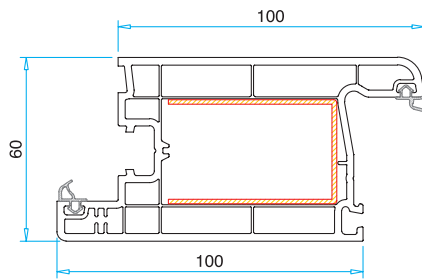

Pro **70-60** Serie

Technical Specifications

- 70-60 mm profile width.
- 5 and 4 large chamber and 2 seals, provides an excellent heat, sound and water insulation.
- Unique support sheet and automatic TPV gray seals all yield lower inventory costs and speedy manufacturing.
- Single layer (4-6 mm) or heat insulating glass (20-24-32 mm) at different thickness may be applied with gray seals.
- Furthermore, 3 layered glasses and blind glasses, with shutter [equipped with motor or motorless) or without shutter.

Pro **70-60**
Serie

Pro 70-60 Serie

Frame Profile
PRP.7140

Mullion Profile
PRP.7340

Sash Profile
PRP.6200

Outward Sash Profile
PRP.6220

Super Sash Profile
PRP.7540

Door Sash Profile 85 mm
PRP.6400

Door Sash Profile 92 mm
PRP.6420

Door Sash Profile 100 mm
PRP.6440

Outward Door Sash Profile
PRP.6500

Mullion Rebate Profile
PRP.6600

90° Corner Connection Profile
PRP.6910

Pipe Profile
PRP.6920

Angled Corner Connection Profile
PRP.7900