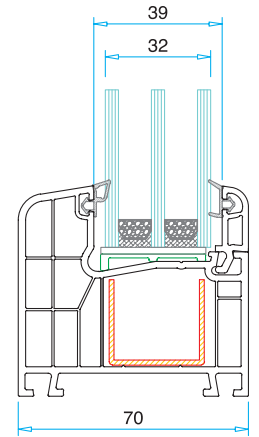

Door Sash Profile 92 mm
PRP.6420

Door Sash Profile 100 mm
PRP.6440

Outward Door Sash Profile
PRP.6500

Mullion Rebate Profile
PRP.6600

90° Corner Connection Profile
PRP.6910

Pipe Profile
PRP.6920

Angled Corner Connection Profile
PRP.7900

Pro 70-60 Serie

4-6 mm Glazing Bead
PRP.6800

20 mm Glazing Bead
PRP. 6802

24 mm Glazing Bead
PRP. 6804

32 mm Glazing Bead
PRP. 6806

4-6 mm Single Glass

20 mm Double Glass

24 mm Double Glass

32 mm Triple Glass

4-6 mm Single Glass

20 mm Double Glass

24 mm Double Glass

32 mm Triple Glass

Frame / Sash / Mullion
Reinforcement

Mullion Reinforcement

Mullion Rebate
Reinforcement

Door Sash 85 mm
Reinforcement

Door sash 92 mm
Reinforcement

Door Sash 100 mm
Reinforcement

Door Sash 100 mm Box
Reinforcement

90° Corner Connection
Reinforcement

Pro 70-60 Serie