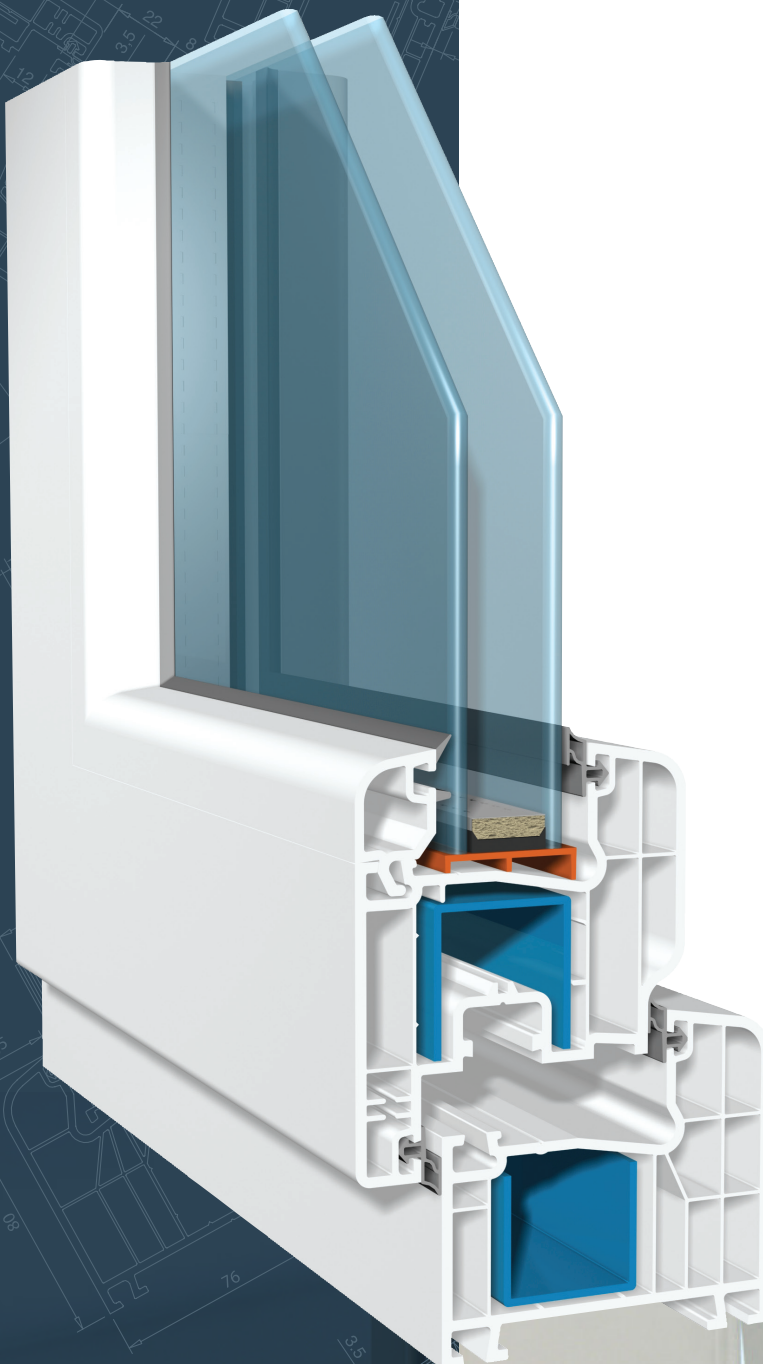

Pro **70-60** Serie

Technical Specifications

- 70-60 mm profile width.
- 5 and 4 large chamber and 2 seals, provides an excellent heat, sound and water insulation.
- Unique support sheet and automatic TPV gray seals all yield lower inventory costs and speedy manufacturing.
- Single layer (4-6 mm) or heat insulating glass (20-24-32 mm) at different thickness may be applied with gray seals.
- Furthermore, 3 layered glasses and blind glasses, with shutter [equipped with motor or motorless) or without shutter.

Pro **70-60**
Serie

Pro 70-60 Serie

Frame Profile
PRP.7140

Mullion Profile
PRP.7340

Sash Profile
PRP.6200

Outward Sash Profile
PRP.6220

Super Sash Profile
PRP.7540

Door Sash Profile 85 mm
PRP.6400

Door Sash Profile 92 mm
PRP.6420

Door Sash Profile 100 mm
PRP.6440

Outward Door Sash Profile
PRP.6500

Mullion Rebate Profile
PRP.6600

90° Corner Connection Profile
PRP.6910

Pipe Profile
PRP.6920

Angled Corner Connection Profile
PRP.7900

32 mm Triple Glass

4-6 mm Single Glass

20 mm Double Glass

24 mm Double Glass

32 mm Triple Glass

Frame / Sash / Mullion
Reinforcement

Mullion Reinforcement

Mullion Rebate
Reinforcement