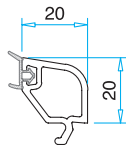

Door Sash Profile 92 mm
PRP.6420

Door Sash Profile 100 mm
PRP.6440

Outward Door Sash Profile
PRP.6500

Mullion Rebate Profile
PRP.6600

90° Corner Connection Profile
PRP.6910

Pipe Profile
PRP.6920

Angled Corner Connection Profile
PRP.7900

Pro 70-60 Serie

4-6 mm Glazing Bead
PRP.6800

20 mm Glazing Bead
PRP. 6802

24 mm Glazing Bead
PRP. 6804

32 mm Glazing Bead
PRP. 6806

4-6 mm Single Glass

20 mm Double Glass

24 mm Double Glass