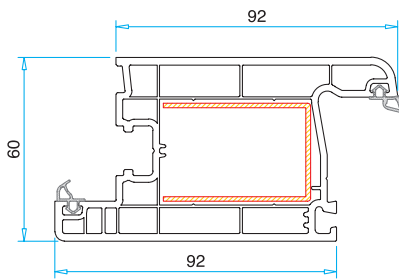

Pro **70-60** Serie

Technical Specifications

- 70-60 mm profile width.
- 5 and 4 large chamber and 2 seals, provides an excellent heat, sound and water insulation.
- Unique support sheet and automatic TPV gray seals all yield lower inventory costs and speedy manufacturing.
- Single layer (4-6 mm) or heat insulating glass (20-24-32 mm) at different thickness may be applied with gray seals.
- Furthermore, 3 layered glasses and blind glasses, with shutter [equipped with motor or motorless) or without shutter.

Pro **70-60**
Serie

Pro 70-60 Serie

Frame Profile
PRP.7140

Mullion Profile
PRP.7340

Sash Profile
PRP.6200

Outward Sash Profile
PRP.6220

Super Sash Profile
PRP.7540

Door Sash Profile 85 mm
PRP.6400

Door Sash Profile 92 mm
PRP.6420

Door Sash Profile 100 mm
PRP.6440

Outward Door Sash Profile
PRP.6500

Mullion Rebate Profile
PRP.6600

90° Corner Connection Profile
PRP.6910

Pipe Profile
PRP.6920

Angled Corner Connection Profile
PRP.7900