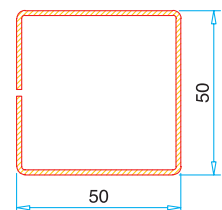

32 mm Triple Glass

4-6 mm Single Glass

20 mm Double Glass

24 mm Double Glass

32 mm Triple Glass

Frame / Sash / Mullion
Reinforcement

Mullion Reinforcement

Mullion Rebate
Reinforcement

Door Sash 85 mm
Reinforcement

Door sash 92 mm
Reinforcement

Door Sash 100 mm
Reinforcement

Door Sash 100 mm Box
Reinforcement

90° Corner Connection
Reinforcement

Pro 70-60 Serie