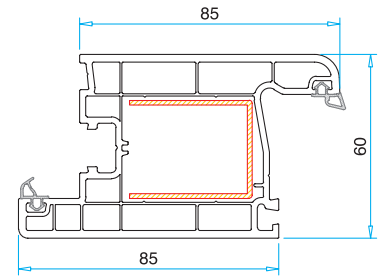

Pro **70-60** Serie

Technical Specifications

- 70-60 mm profile width.
- 5 and 4 large chamber and 2 seals, provides an excellent heat, sound and water insulation.
- Unique support sheet and automatic TPV gray seals all yield lower inventory costs and speedy manufacturing.
- Single layer (4-6 mm) or heat insulating glass (20-24-32 mm) at different thickness may be applied with gray seals.
- Furthermore, 3 layered glasses and blind glasses, with shutter [equipped with motor or motorless) or without shutter.

Pro **70-60**
Serie

Pro 70-60 Serie

Frame Profile
PRP.7140

Mullion Profile
PRP.7340

Sash Profile
PRP.6200

Outward Sash Profile
PRP.6220

Super Sash Profile
PRP.7540

Door Sash Profile 85 mm
PRP.6400

Door Sash Profile 92 mm
PRP.6420

Door Sash Profile 100 mm
PRP.6440

Outward Door Sash Profile
PRP.6500

Mullion Rebate Profile
PRP.6600

90° Corner Connection Profile
PRP.6910

Pipe Profile
PRP.6920

Angled Corner Connection Profile
PRP.7900