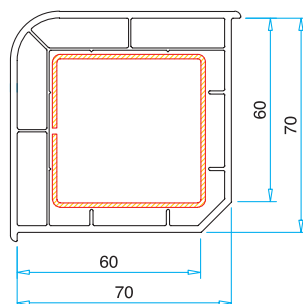

Pro **70-60** Serie

Technical Specifications

- 70-60 mm profile width.
- 5 and 4 large chamber and 2 seals, provides an excellent heat, sound and water insulation.
- Unique support sheet and automatic TPV gray seals all yield lower inventory costs and speedy manufacturing.
- Single layer (4-6 mm) or heat insulating glass (20-24-32 mm) at different thickness may be applied with gray seals.
- Furthermore, 3 layered glasses and blind glasses, with shutter [equipped with motor or motorless) or without shutter.

Door Sash Profile 92 mm
PRP.6420

Door Sash Profile 100 mm
PRP.6440

Outward Door Sash Profile
PRP.6500

Mullion Rebate Profile
PRP.6600

90° Corner Connection Profile
PRP.6910

Pipe Profile
PRP.6920

Angled Corner Connection Profile
PRP.7900

Pro 70-60 Serie

4-6 mm Glazing Bead
PRP.6800

20 mm Glazing Bead
PRP. 6802

24 mm Glazing Bead
PRP. 6804

32 mm Glazing Bead
PRP. 6806

4-6 mm Single Glass

20 mm Double Glass

24 mm Double Glass