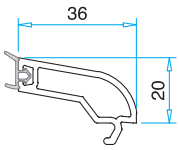

Pro 70-60 Serie

4-6 mm Glazing Bead
PRP.6800