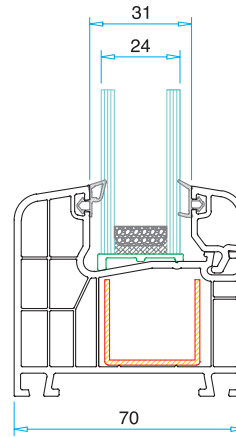

Door Sash Profile 92 mm
PRP.6420

Door Sash Profile 100 mm
PRP.6440

Outward Door Sash Profile
PRP.6500

Mullion Rebate Profile
PRP.6600

90° Corner Connection Profile
PRP.6910

Pipe Profile
PRP.6920

Angled Corner Connection Profile
PRP.7900

Pro 70-60 Serie

4-6 mm Glazing Bead
PRP.6800

20 mm Glazing Bead
PRP. 6802

24 mm Glazing Bead
PRP. 6804

32 mm Glazing Bead
PRP. 6806

4-6 mm Single Glass

20 mm Double Glass

24 mm Double Glass

32 mm Triple Glass

4-6 mm Single Glass

20 mm Double Glass

24 mm Double Glass

32 mm Triple Glass

Frame / Sash / Mullion
Reinforcement

Mullion Reinforcement

Mullion Rebate
Reinforcement

Door Sash 85 mm
Reinforcement

Door sash 92 mm
Reinforcement

Door Sash 100 mm
Reinforcement

Door Sash 100 mm Box
Reinforcement

90° Corner Connection
Reinforcement

Pro 70-60 Serie