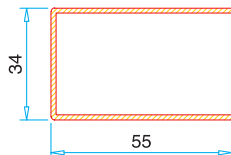

32 mm Triple Glass

4-6 mm Single Glass

20 mm Double Glass

24 mm Double Glass

32 mm Triple Glass

Frame / Sash / Mullion
Reinforcement

Mullion Reinforcement

Mullion Rebate
Reinforcement

Door Sash 85 mm
Reinforcement

Door sash 92 mm
Reinforcement

Door Sash 100 mm
Reinforcement

Door Sash 100 mm Box
Reinforcement

90° Corner Connection
Reinforcement

Pro 70-60 Serie