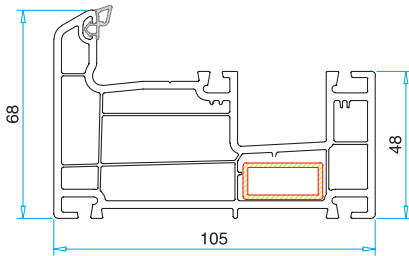

Pro 85 SLIDING Serie

Technical Specifications

- An excellent system allowing single and double glazing.
- Bridged double rail system.
- Double slided sash applicability.
- Thanks to multi chambers system, water is discharged before accumulating in the frame cavity, (4-6 mm) and heat insulation (20-24-32 mm) application.
- Comfortable movement with rich accessories.
- Alternatives for terrace, balcony or inside of the house.

Pro 85 SLIDING
Serie

Pro85 SLIDING Serie

Double Rail Frame Profile
PRP.5500

Double Rail Frame With Border Profile
PRP.5700

Sash Profile
PRP.5800

Single Rail Profile
PRP.5600

Interlock Profile
PRP.5350

4-6 mm Glazing Bead
PRP.6800

20 mm Glazing Bead
PRP.6802

24 mm Glazing Bead
PRP.6804

32 mm Glazing Bead
PRP.6806

Double Rail Frame
Reinforcement

Double Rail Frame With Border
Reinforcement

Sash
Reinforcement

Single Rail Frame
Reinforcement

Pro 85 SLIDING Serie

Technical Drawing

4-6 mm Glass

20 mm Glass

24 mm Glass

32 mm Glass