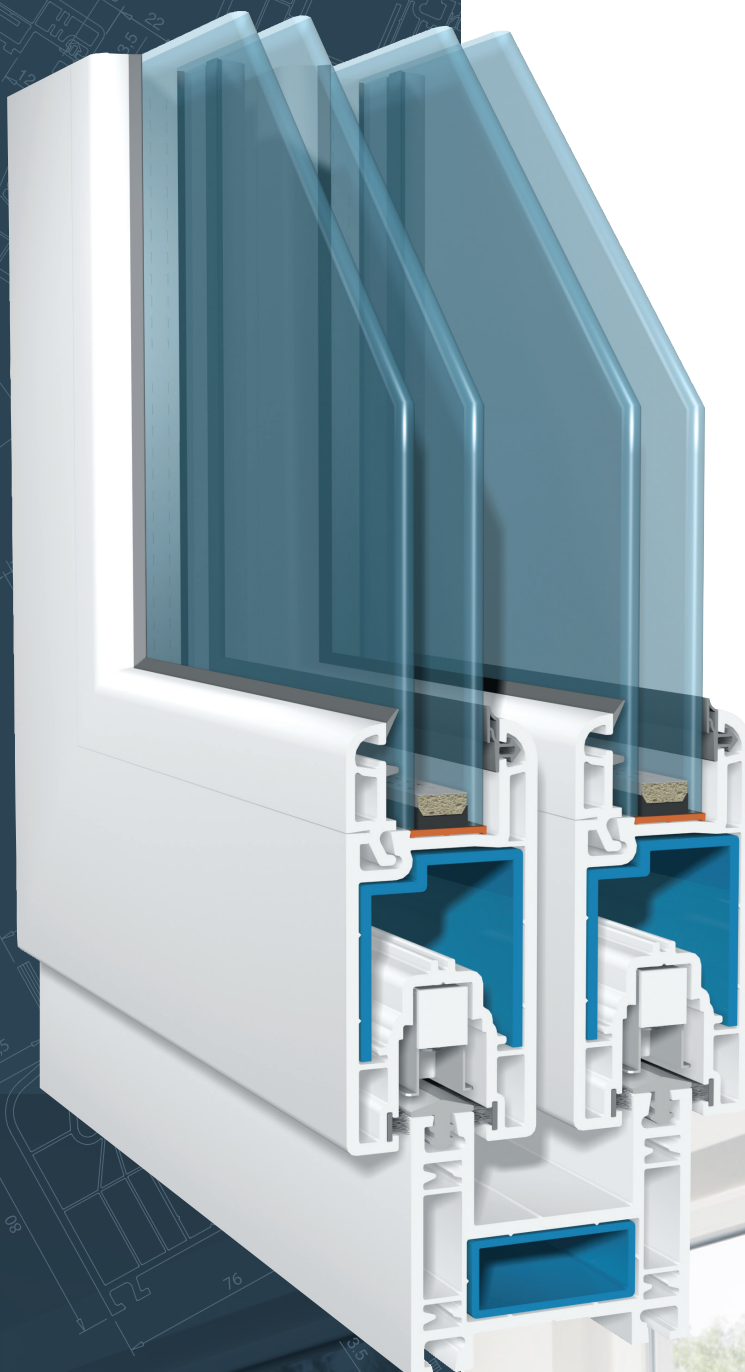

Pro 85 SLIDING Serie

Technical Specifications

- An excellent system allowing single and double glazing.
- Bridged double rail system.
- Double slided sash applicability.
- Thanks to multi chambers system, water is discharged before accumulating in the frame cavity, (4-6 mm) and heat insulation (20-24-32 mm) application.
- Comfortable movement with rich accessories.
- Alternatives for terrace, balcony or inside of the house.

Pro 85 SLIDING
Serie

Pro85 SLIDING Serie

Double Rail Frame Profile
PRP.5500

Double Rail Frame With Border Profile
PRP.5700

Sash Profile
PRP.5800

Single Rail Profile
PRP.5600

Interlock Profile
PRP.5350

4-6 mm Glazing Bead
PRP.6800

20 mm Glazing Bead
PRP.6802

24 mm Glazing Bead
PRP.6804

32 mm Glazing Bead
PRP.6806

Double Rail Frame
Reinforcement

Double Rail Frame With Border
Reinforcement

Sash
Reinforcement

Single Rail Frame
Reinforcement

Pro 85 SLIDING Serie

Technical Drawing

4-6 mm Glass

20 mm Glass

24 mm Glass

32 mm Glass