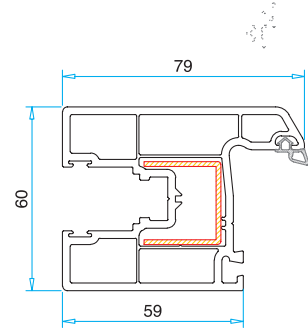

Pro 85 SLIDING Serie

Technical Specifications

- An excellent system allowing single and double glazing.
- Bridged double rail system.
- Double slided sash applicability.
- Thanks to multi chambers system, water is discharged before accumulating in the frame cavity, (4-6 mm) and heat insulation (20-24-32 mm) application.
- Comfortable movement with rich accessories.
- Alternatives for terrace, balcony or inside of the house.

Pro 85 SLIDING
Serie

Pro85 SLIDING Serie

Double Rail Frame Profile
PRP.5500

Double Rail Frame With Border Profile
PRP.5700

Sash Profile
PRP.5800

Single Rail Profile
PRP.5600

Interlock Profile
PRP.5350

4-6 mm Glazing Bead
PRP.6800

20 mm Glazing Bead
PRP.6802

24 mm Glazing Bead
PRP.6804

32 mm Glazing Bead
PRP.6806

Double Rail Frame
Reinforcement

Double Rail Frame With Border
Reinforcement

Sash
Reinforcement

Single Rail Frame
Reinforcement

Pro 85 SLIDING Serie

Technical Drawing

4-6 mm Glass

20 mm Glass

24 mm Glass

32 mm Glass