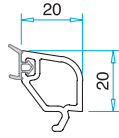

Pro 85 SLIDING
Serie

Pro85 SLIDING Serie

Double Rail Frame Profile
PRP.5500

Double Rail Frame With Border Profile
PRP.5700

Sash Profile
PRP.5800

Single Rail Profile
PRP.5600

Interlock Profile
PRP.5350

4-6 mm Glazing Bead
PRP.6800

20 mm Glazing Bead
PRP.6802

24 mm Glazing Bead
PRP.6804

32 mm Glazing Bead
PRP.6806

Double Rail Frame
Reinforcement

Double Rail Frame With Border
Reinforcement

Sash
Reinforcement

Single Rail Frame
Reinforcement