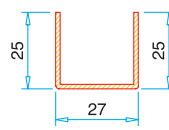

20 mm Glazing Bead
PRP.6802

24 mm Glazing Bead
PRP.6804

32 mm Glazing Bead
PRP.6806

Double Rail Frame
Reinforcement

Double Rail Frame With Border
Reinforcement

Sash
Reinforcement

Single Rail Frame
Reinforcement

Pro 85 SLIDING Serie

Technical Drawing

4-6 mm Glass

20 mm Glass

24 mm Glass

32 mm Glass