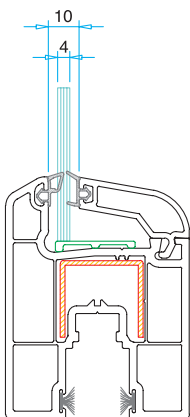

Pro 85 SLIDING
Serie

Pro85 SLIDING Serie

Double Rail Frame Profile
PRP.5500

Double Rail Frame With Border Profile
PRP.5700

Sash Profile
PRP.5800

Single Rail Profile
PRP.5600

Interlock Profile
PRP.5350

4-6 mm Glazing Bead
PRP.6800

20 mm Glazing Bead
PRP.6802

24 mm Glazing Bead
PRP.6804

32 mm Glazing Bead
PRP.6806

Double Rail Frame
Reinforcement

Double Rail Frame With Border
Reinforcement

Sash
Reinforcement

Single Rail Frame
Reinforcement

Pro 85 SLIDING Serie

Technical Drawing

4-6 mm Glass

20 mm Glass

24 mm Glass

32 mm Glass