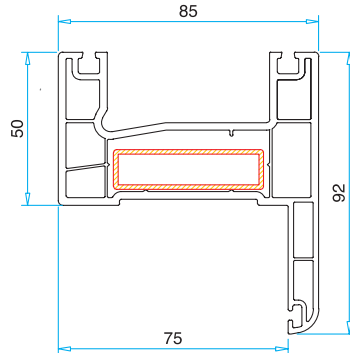

Pro 85 SLIDING Serie

Technical Specifications

- An excellent system allowing single and double glazing.
- Bridged double rail system.
- Double slided sash applicability.
- Thanks to multi chambers system, water is discharged before accumulating in the frame cavity, (4-6 mm) and heat insulation (20-24-32 mm) application.
- Comfortable movement with rich accessories.
- Alternatives for terrace, balcony or inside of the house.

Pro 85 SLIDING
Serie

Pro85 SLIDING Serie

Double Rail Frame Profile
PRP.5500

Double Rail Frame With Border Profile
PRP.5700

Sash Profile
PRP.5800

Single Rail Profile
PRP.5600

Interlock Profile
PRP.5350

4-6 mm Glazing Bead
PRP.6800

Pro 85 SLIDING Serie

Technical Drawing

4-6 mm Glass

20 mm Glass

24 mm Glass

32 mm Glass