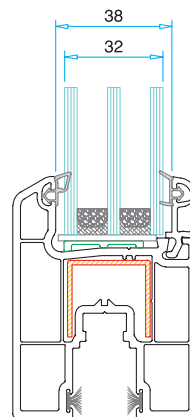

Pro 85 SLIDING
Serie

Pro85 SLIDING Serie

Double Rail Frame Profile
PRP.5500

Double Rail Frame With Border Profile
PRP.5700

Sash Profile
PRP.5800

Single Rail Profile
PRP.5600

Interlock Profile
PRP.5350

4-6 mm Glazing Bead
PRP.6800

20 mm Glazing Bead
PRP.6802

24 mm Glazing Bead
PRP.6804

32 mm Glazing Bead
PRP.6806

Double Rail Frame
Reinforcement

Double Rail Frame With Border
Reinforcement

Sash
Reinforcement

Single Rail Frame
Reinforcement

Pro 85 SLIDING Serie

Technical Drawing

4-6 mm Glass

20 mm Glass

24 mm Glass

32 mm Glass