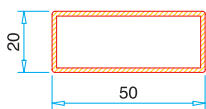

Double Rail Frame
Reinforcement