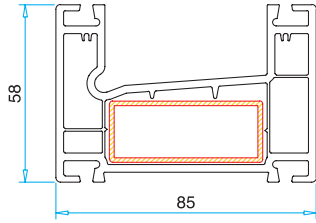

Pro 85 SLIDING Serie

Technical Specifications

- An excellent system allowing single and double glazing.
- Bridged double rail system.
- Double slided sash applicability.
- Thanks to multi chambers system, water is discharged before accumulating in the frame cavity, (4-6 mm) and heat insulation (20-24-32 mm) application.
- Comfortable movement with rich accessories.
- Alternatives for terrace, balcony or inside of the house.

Pro 85 SLIDING
Serie

Pro85 SLIDING Serie

Double Rail Frame Profile
PRP.5500

Double Rail Frame With Border Profile
PRP.5700

Sash Profile
PRP.5800

Single Rail Profile
PRP.5600

Interlock Profile
PRP.5350

4-6 mm Glazing Bead
PRP.6800

Pro 85 SLIDING Serie

Technical Drawing

4-6 mm Glass

20 mm Glass

24 mm Glass

32 mm Glass