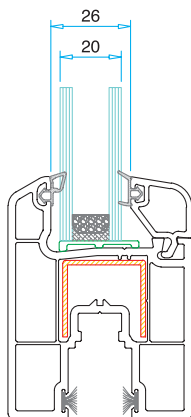

Pro 85 SLIDING
Serie

Pro85 SLIDING Serie

Double Rail Frame Profile
PRP.5500

Double Rail Frame With Border Profile
PRP.5700

Sash Profile
PRP.5800

Single Rail Profile
PRP.5600

Interlock Profile
PRP.5350

4-6 mm Glazing Bead
PRP.6800

20 mm Glazing Bead
PRP.6802

24 mm Glazing Bead
PRP.6804

32 mm Glazing Bead
PRP.6806

Double Rail Frame
Reinforcement

Double Rail Frame With Border
Reinforcement

Sash
Reinforcement

Single Rail Frame
Reinforcement

Pro 85 SLIDING Serie

Technical Drawing

4-6 mm Glass

20 mm Glass

24 mm Glass

32 mm Glass