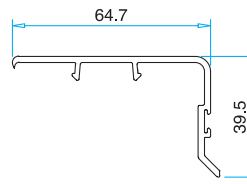

Pro 85 SLIDING
Serie

Pro85 SLIDING Serie

Double Rail Frame Profile
PRP.5500

Double Rail Frame With Border Profile
PRP.5700

Sash Profile
PRP.5800

Single Rail Profile
PRP.5600

Interlock Profile
PRP.5350

4-6 mm Glazing Bead
PRP.6800

20 mm Glazing Bead
PRP.6802

24 mm Glazing Bead
PRP.6804

32 mm Glazing Bead
PRP.6806

Double Rail Frame
Reinforcement

Double Rail Frame With Border
Reinforcement

Sash
Reinforcement

Single Rail Frame
Reinforcement

Pro 85 SLIDING Serie

Technical Drawing

4-6 mm Glass

20 mm Glass

24 mm Glass

32 mm Glass