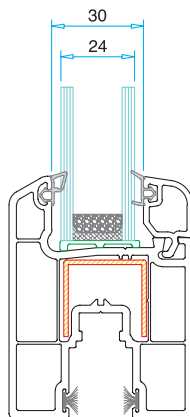

Pro 85 SLIDING Serie

Technical Specifications

- An excellent system allowing single and double glazing.
- Bridged double rail system.
- Double slided sash applicability.
- Thanks to multi chambers system, water is discharged before accumulating in the frame cavity, (4-6 mm) and heat insulation (20-24-32 mm) application.
- Comfortable movement with rich accessories.
- Alternatives for terrace, balcony or inside of the house.

Pro 85 SLIDING
Serie

Pro85 SLIDING Serie

Double Rail Frame Profile
PRP.5500

Double Rail Frame With Border Profile
PRP.5700

Sash Profile
PRP.5800

Single Rail Profile
PRP.5600

Interlock Profile
PRP.5350

4-6 mm Glazing Bead
PRP.6800

20 mm Glazing Bead
PRP.6802

24 mm Glazing Bead
PRP.6804

32 mm Glazing Bead
PRP.6806

Double Rail Frame
Reinforcement

Double Rail Frame With Border
Reinforcement

Sash
Reinforcement

Single Rail Frame
Reinforcement

Pro 85 SLIDING Serie

Technical Drawing

4-6 mm Glass

20 mm Glass

24 mm Glass

32 mm Glass