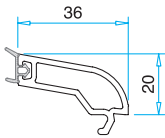

Pro 85 SLIDING
Serie

Pro85 SLIDING Serie

Double Rail Frame Profile
PRP.5500

Double Rail Frame With Border Profile
PRP.5700

Sash Profile
PRP.5800

Single Rail Profile
PRP.5600

Interlock Profile
PRP.5350

4-6 mm Glazing Bead
PRP.6800

20 mm Glazing Bead
PRP.6802

24 mm Glazing Bead
PRP.6804

32 mm Glazing Bead
PRP.6806

Double Rail Frame
Reinforcement

Double Rail Frame With Border
Reinforcement

Sash
Reinforcement

Single Rail Frame
Reinforcement