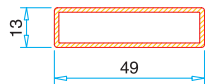

20 mm Glazing Bead
PRP.6802

24 mm Glazing Bead
PRP.6804

32 mm Glazing Bead
PRP.6806

Double Rail Frame
Reinforcement

Double Rail Frame With Border
Reinforcement

Sash
Reinforcement

Single Rail Frame
Reinforcement

Pro 85 SLIDING Serie

Technical Drawing

4-6 mm Glass

20 mm Glass

24 mm Glass

32 mm Glass