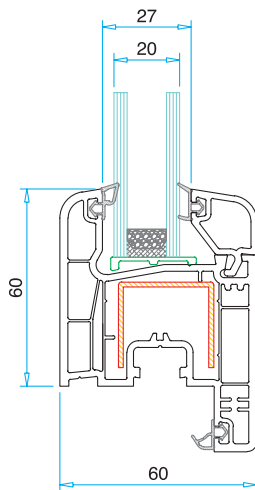

Pipe Profile  
PRP. 6920

Angled Corner Connection Profile  
PRP. 6900

Frame/ Sash / Mullion  
Reinforcement

Mullion  
Reinforcement

Frame With Border  
Reinforcement

Door Sash 85 mm  
Reinforcement

Door Sash 92 mm  
Reinforcement

# Pro60 Serie

4-6 mm Glazing Bead  
PRP.6800

20 mm Glazing Bead  
PRP.6802

24 mm Glazing Bead  
PRP.6804

32 mm Glazing Bead  
PRP.6806

4-6 mm Glass

20 mm Glass

24 mm Glass

32 mm Glass

4-6 mm Glass

20 mm Glass

24 mm Glass

32 mm Glass

## Technical Drawing