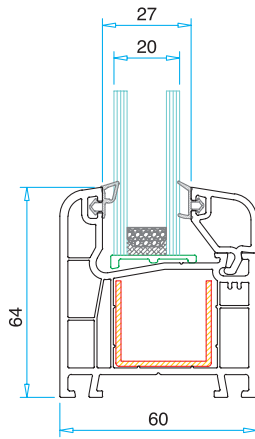

Pipe Profile  
PRP. 6920

Angled Corner Connection Profile  
PRP. 6900

Frame/ Sash / Mullion  
Reinforcement

Mullion  
Reinforcement

Frame With Border  
Reinforcement

Door Sash 85 mm  
Reinforcement

Door Sash 92 mm  
Reinforcement

# Pro60 Serie

4-6 mm Glazing Bead  
PRP.6800

20 mm Glazing Bead  
PRP.6802

24 mm Glazing Bead  
PRP.6804

32 mm Glazing Bead  
PRP.6806

4-6 mm Glass

20 mm Glass

24 mm Glass

32 mm Glass

4-6 mm Glass

20 mm Glass

24 mm Glass

32 mm Glass

## Technical Drawing