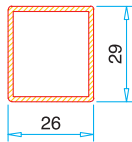

Door Sash Profile 100 mm  
PRP.6440

Outward Door Sash Profile  
PRP.6500

Mullion Rebate Profile  
PRP.6600

Outward Sash Profile  
PRP.6220

Outward Mullion Profile  
PRP.6320

90° Corner Connection Profile  
PRP.6910

Pipe Profile  
PRP. 6920

Angled Corner Connection Profile  
PRP. 6900

Frame/ Sash / Mullion  
Reinforcement

Mullion  
Reinforcement

Frame With Border  
Reinforcement

Door Sash 85 mm  
Reinforcement

Door Sash 92 mm  
Reinforcement