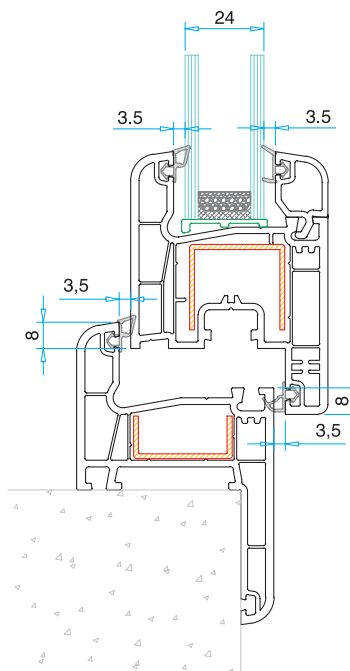

Pipe Profile  
PRP. 6920

Angled Corner Connection Profile  
PRP. 6900

Frame/ Sash / Mullion  
Reinforcement

Mullion  
Reinforcement

Frame With Border  
Reinforcement

Door Sash 85 mm  
Reinforcement

Door Sash 92 mm  
Reinforcement

32 mm Glass

4-6 mm Glass

20 mm Glass

24 mm Glass

32 mm Glass

## Technical Drawing