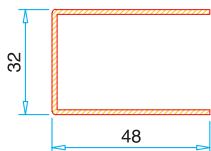

Pipe Profile  
PRP. 6920

Angled Corner Connection Profile  
PRP. 6900

Frame/ Sash / Mullion  
Reinforcement

Mullion  
Reinforcement

Frame With Border  
Reinforcement

Door Sash 85 mm  
Reinforcement

Door Sash 92 mm  
Reinforcement