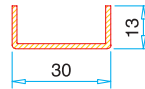

Door Sash Profile 100 mm  
PRP.6440

Outward Door Sash Profile  
PRP.6500

Mullion Rebate Profile  
PRP.6600

Outward Sash Profile  
PRP.6220

Outward Mullion Profile  
PRP.6320

90° Corner Connection Profile  
PRP.6910

Pipe Profile  
PRP. 6920

Angled Corner Connection Profile  
PRP. 6900

Frame/ Sash / Mullion  
Reinforcement

Mullion  
Reinforcement

Frame With Border  
Reinforcement

Door Sash 85 mm  
Reinforcement

Door Sash 92 mm  
Reinforcement