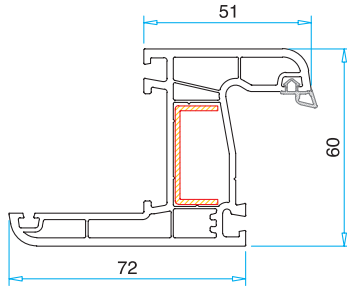

Frame Profile With Border
PRP.6700