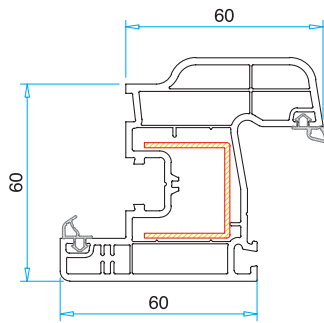

# Pro60 Serie

Frame Profile  
PRP.6100

Frame Profile With Border  
PRP.6700

Sash Profile  
PRP.6200

Mullion Profile  
PRP.6300

Super Sash Profile  
PRP.7540

Door Sash Profile 85 mm  
PRP.6400

Door Sash Profile 92 mm  
PRP.6420

Door Sash Profile 100 mm  
PRP.6440

Outward Door Sash Profile  
PRP.6500

Mullion Rebate Profile  
PRP.6600

Outward Sash Profile  
PRP.6220

Outward Mullion Profile  
PRP.6320

90° Corner Connection Profile  
PRP.6910

Pipe Profile  
PRP. 6920

Angled Corner Connection Profile  
PRP. 6900

Frame/ Sash / Mullion  
Reinforcement

Mullion  
Reinforcement

Frame With Border  
Reinforcement

Door Sash 85 mm  
Reinforcement

Door Sash 92 mm  
Reinforcement