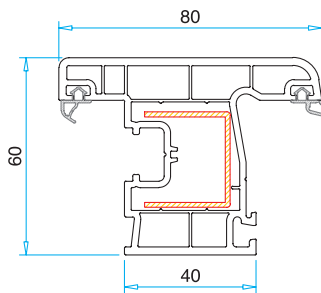

# Pro60 Serie

Frame Profile  
PRP.6100

Frame Profile With Border  
PRP.6700

Sash Profile  
PRP.6200

Mullion Profile  
PRP.6300

Super Sash Profile  
PRP.7540

Door Sash Profile 85 mm  
PRP.6400

Door Sash Profile 92 mm  
PRP.6420

Door Sash Profile 100 mm  
PRP.6440

Outward Door Sash Profile  
PRP.6500

Mullion Rebate Profile  
PRP.6600

Outward Sash Profile  
PRP.6220

Outward Mullion Profile  
PRP.6320

90° Corner Connection Profile  
PRP.6910

Pipe Profile  
PRP. 6920

Angled Corner Connection Profile  
PRP. 6900

Frame/ Sash / Mullion  
Reinforcement

Mullion  
Reinforcement

Frame With Border  
Reinforcement

Door Sash 85 mm  
Reinforcement

Door Sash 92 mm  
Reinforcement