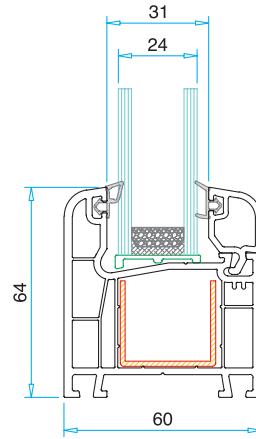

Door Sash 100 mm  
Reinforcement

Outward Door Sash  
Reinforcement

Mullion Rebate  
Reinforcement

Door Sash 100 mm Box  
Reinforcement

90° Corner Connection  
Reinforcement

# Pro60 Serie

4-6 mm Glazing Bead  
PRP.6800

20 mm Glazing Bead  
PRP.6802

24 mm Glazing Bead  
PRP.6804

32 mm Glazing Bead  
PRP.6806

4-6 mm Glass

20 mm Glass

24 mm Glass

32 mm Glass

4-6 mm Glass

20 mm Glass

24 mm Glass

32 mm Glass

## Technical Drawing