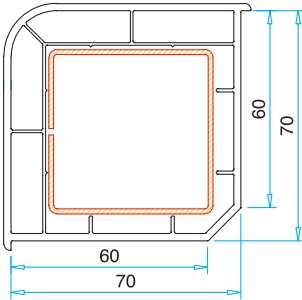

### Technical Specifications

- 60 mm profile width,
- Large chamber and 2 seals, provides an excellent heat, sound and water insulation.
- Unique support sheet and automatic TPV gray seals all yield lower inventory cost and speedy manufacturing.
- Single layer (4-6 mm) or heat insulating glass (20-24-32 mm) at different thickness may be applied with gray seals.
- Furthermore, 3 layered glasses and blind glasses, with shutter (equipped with motor or motorless) or without shutter.

Door Sash Profile 100 mm  
PRP.6440

Outward Door Sash Profile  
PRP.6500

Mullion Rebate Profile  
PRP.6600

Outward Sash Profile  
PRP.6220

Outward Mullion Profile  
PRP.6320

90° Corner Connection Profile  
PRP.6910

Pipe Profile  
PRP. 6920

Angled Corner Connection Profile  
PRP. 6900

Frame/ Sash / Mullion  
Reinforcement

Mullion  
Reinforcement

Frame With Border  
Reinforcement

Door Sash 85 mm  
Reinforcement

Door Sash 92 mm  
Reinforcement