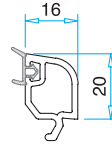

24 mm Glazing Bead
PRP.6804