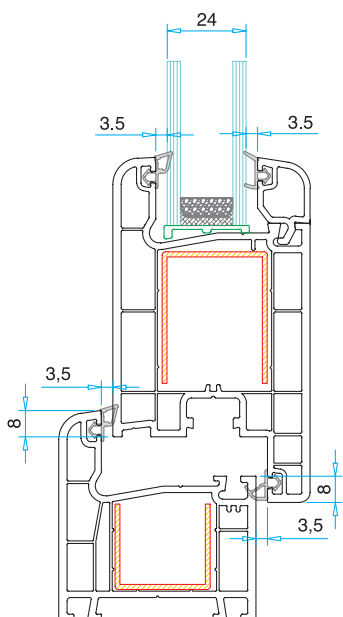

Pipe Profile  
PRP. 6920

Angled Corner Connection Profile  
PRP. 6900

Frame/ Sash / Mullion  
Reinforcement

Mullion  
Reinforcement

Frame With Border  
Reinforcement

Door Sash 85 mm  
Reinforcement

Door Sash 92 mm  
Reinforcement

32 mm Glass

4-6 mm Glass

20 mm Glass

24 mm Glass

32 mm Glass

## Technical Drawing