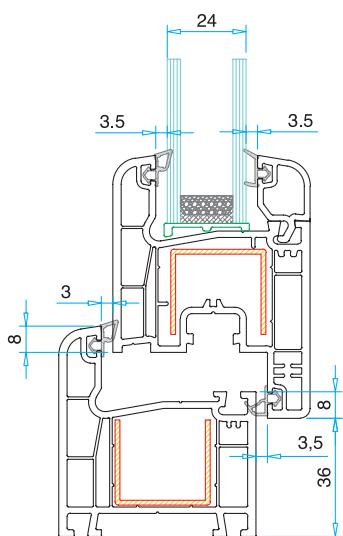

Pipe Profile  
PRP. 6920

Angled Corner Connection Profile  
PRP. 6900

Frame/ Sash / Mullion  
Reinforcement

Mullion  
Reinforcement

Frame With Border  
Reinforcement

Door Sash 85 mm  
Reinforcement

Door Sash 92 mm  
Reinforcement

32 mm Glass

4-6 mm Glass

20 mm Glass

24 mm Glass

32 mm Glass

## Technical Drawing