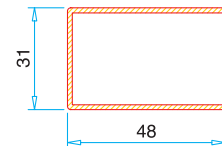

Outward Door Sash
Reinforcement