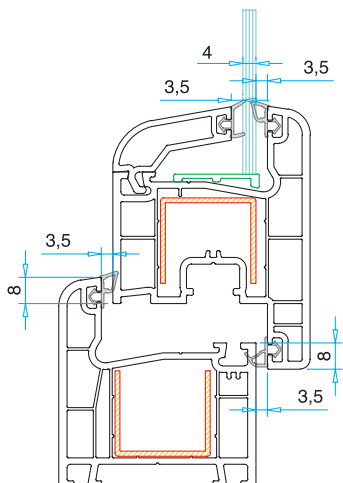

Pipe Profile  
PRP. 6920

Angled Corner Connection Profile  
PRP. 6900

Frame/ Sash / Mullion  
Reinforcement

Mullion  
Reinforcement

Frame With Border  
Reinforcement

Door Sash 85 mm  
Reinforcement

Door Sash 92 mm  
Reinforcement

32 mm Glass

4-6 mm Glass

20 mm Glass

24 mm Glass

32 mm Glass

## Technical Drawing