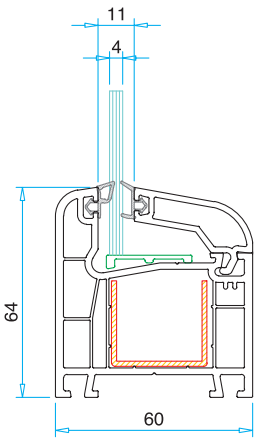

Pro60 Serie

4-6 mm Glass