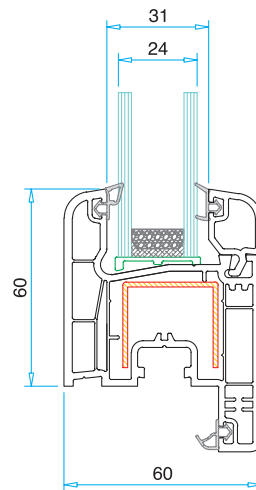

Pipe Profile  
PRP. 6920

Angled Corner Connection Profile  
PRP. 6900

Frame/ Sash / Mullion  
Reinforcement

Mullion  
Reinforcement

Frame With Border  
Reinforcement

Door Sash 85 mm  
Reinforcement

Door Sash 92 mm  
Reinforcement

# Pro60 Serie

4-6 mm Glazing Bead  
PRP.6800

20 mm Glazing Bead  
PRP.6802

24 mm Glazing Bead  
PRP.6804

32 mm Glazing Bead  
PRP.6806

4-6 mm Glass

20 mm Glass

24 mm Glass

32 mm Glass

4-6 mm Glass

20 mm Glass

24 mm Glass

32 mm Glass

## Technical Drawing