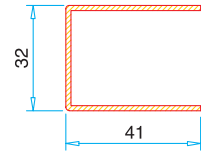

Pipe Profile  
PRP. 6920

Angled Corner Connection Profile  
PRP. 6900

Frame/ Sash / Mullion  
Reinforcement

Mullion  
Reinforcement

Frame With Border  
Reinforcement

Door Sash 85 mm  
Reinforcement

Door Sash 92 mm  
Reinforcement