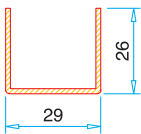

Door Sash Profile 100 mm  
PRP.6440

Outward Door Sash Profile  
PRP.6500

Mullion Rebate Profile  
PRP.6600

Outward Sash Profile  
PRP.6220

Outward Mullion Profile  
PRP.6320

90° Corner Connection Profile  
PRP.6910

Pipe Profile  
PRP. 6920

Angled Corner Connection Profile  
PRP. 6900

Frame/ Sash / Mullion  
Reinforcement

Mullion  
Reinforcement

Frame With Border  
Reinforcement

Door Sash 85 mm  
Reinforcement

Door Sash 92 mm  
Reinforcement