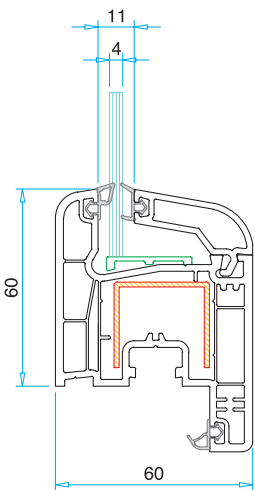

Pipe Profile  
PRP. 6920

Angled Corner Connection Profile  
PRP. 6900

Frame/ Sash / Mullion  
Reinforcement

Mullion  
Reinforcement

Frame With Border  
Reinforcement

Door Sash 85 mm  
Reinforcement

Door Sash 92 mm  
Reinforcement

# Pro60 Serie

4-6 mm Glazing Bead  
PRP.6800

20 mm Glazing Bead  
PRP.6802

24 mm Glazing Bead  
PRP.6804

32 mm Glazing Bead  
PRP.6806

4-6 mm Glass

20 mm Glass

24 mm Glass

32 mm Glass

4-6 mm Glass

20 mm Glass

24 mm Glass

32 mm Glass

## Technical Drawing