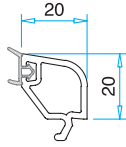

20 mm Glazing Bead
PRP.6802