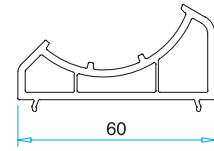

Door Sash Profile 100 mm  
PRP.6440

Outward Door Sash Profile  
PRP.6500

Mullion Rebate Profile  
PRP.6600

Outward Sash Profile  
PRP.6220

Outward Mullion Profile  
PRP.6320

90° Corner Connection Profile  
PRP.6910

Pipe Profile  
PRP. 6920

Angled Corner Connection Profile  
PRP. 6900

Frame/ Sash / Mullion  
Reinforcement

Mullion  
Reinforcement

Frame With Border  
Reinforcement

Door Sash 85 mm  
Reinforcement

Door Sash 92 mm  
Reinforcement