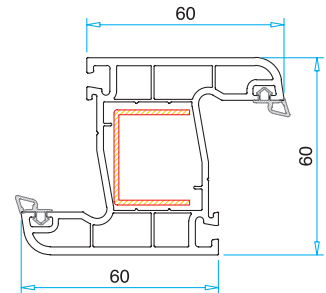

Door Sash Profile 100 mm  
PRP.6440

Outward Door Sash Profile  
PRP.6500

Mullion Rebate Profile  
PRP.6600

Outward Sash Profile  
PRP.6220

Outward Mullion Profile  
PRP.6320

90° Corner Connection Profile  
PRP.6910

Pipe Profile  
PRP. 6920

Angled Corner Connection Profile  
PRP. 6900

Frame/ Sash / Mullion  
Reinforcement

Mullion  
Reinforcement

Frame With Border  
Reinforcement

Door Sash 85 mm  
Reinforcement

Door Sash 92 mm  
Reinforcement