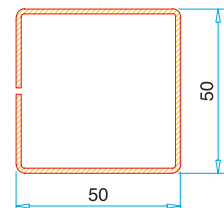

Door Sash 100 mm  
Reinforcement

Outward Door Sash  
Reinforcement

Mullion Rebate  
Reinforcement

Door Sash 100 mm Box  
Reinforcement

90° Corner Connection  
Reinforcement