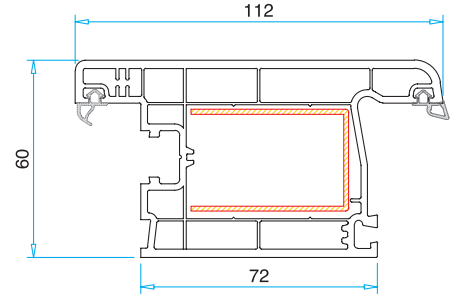

# Pro60 Serie

Frame Profile  
PRP.6100

Frame Profile With Border  
PRP.6700

Sash Profile  
PRP.6200

Mullion Profile  
PRP.6300

Super Sash Profile  
PRP.7540

Door Sash Profile 85 mm  
PRP.6400

Door Sash Profile 92 mm  
PRP.6420

Door Sash Profile 100 mm  
PRP.6440

Outward Door Sash Profile  
PRP.6500

Mullion Rebate Profile  
PRP.6600

Outward Sash Profile  
PRP.6220

Outward Mullion Profile  
PRP.6320

90° Corner Connection Profile  
PRP.6910