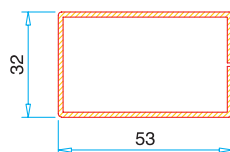

Door Sash 100 mm Box
Reinforcement