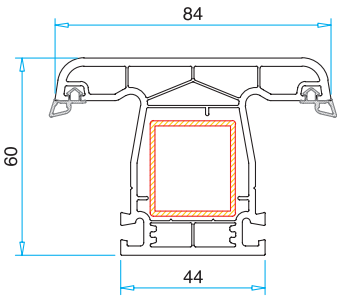

### Technical Specifications

- 60 mm profile width,
- Large chamber and 2 seals, provides an excellent heat, sound and water insulation.
- Unique support sheet and automatic TPV gray seals all yield lower inventory cost and speedy manufacturing.
- Single layer (4-6 mm) or heat insulating glass (20-24-32 mm) at different thickness may be applied with gray seals.
- Furthermore, 3 layered glasses and blind glasses, with shutter (equipped with motor or motorless) or without shutter.

# Pro60 Serie

Frame Profile  
PRP.6100

Frame Profile With Border  
PRP.6700

Sash Profile  
PRP.6200

Mullion Profile  
PRP.6300

Super Sash Profile  
PRP.7540

Door Sash Profile 85 mm  
PRP.6400

Door Sash Profile 92 mm  
PRP.6420

Door Sash Profile 100 mm  
PRP.6440

Outward Door Sash Profile  
PRP.6500

Mullion Rebate Profile  
PRP.6600

Outward Sash Profile  
PRP.6220

Outward Mullion Profile  
PRP.6320

90° Corner Connection Profile  
PRP.6910

Pipe Profile  
PRP. 6920

Angled Corner Connection Profile  
PRP. 6900

Frame/ Sash / Mullion  
Reinforcement

Mullion  
Reinforcement

Frame With Border  
Reinforcement

Door Sash 85 mm  
Reinforcement

Door Sash 92 mm  
Reinforcement