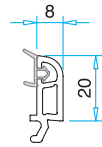

32 mm Glazing Bead
PRP.6806