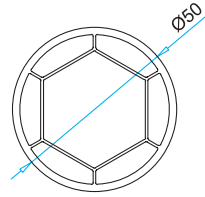

Door Sash Profile 100 mm  
PRP.6440

Outward Door Sash Profile  
PRP.6500

Mullion Rebate Profile  
PRP.6600

Outward Sash Profile  
PRP.6220

Outward Mullion Profile  
PRP.6320

90° Corner Connection Profile  
PRP.6910

Pipe Profile  
PRP. 6920

Angled Corner Connection Profile  
PRP. 6900

Frame/ Sash / Mullion  
Reinforcement

Mullion  
Reinforcement

Frame With Border  
Reinforcement

Door Sash 85 mm  
Reinforcement

Door Sash 92 mm  
Reinforcement