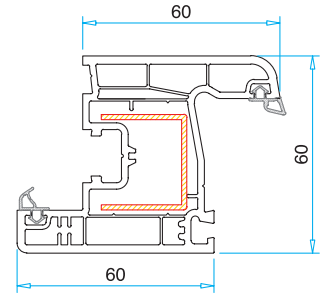

Sash Profile
PRP.6200