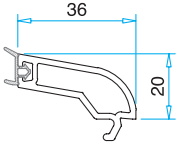

Pro60 Serie

4-6 mm Glazing Bead
PRP.6800