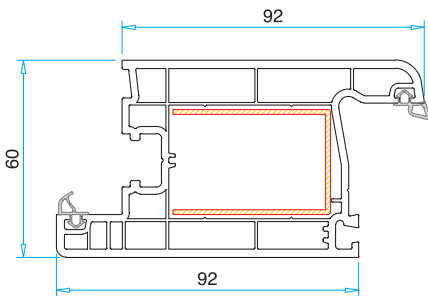

Door Sash Profile 92 mm
PRP.6420