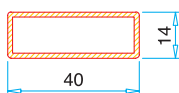

Mullion Rebate
Reinforcement