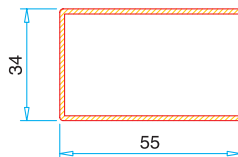

Pipe Profile  
PRP. 6920

Angled Corner Connection Profile  
PRP. 6900

Frame/ Sash / Mullion  
Reinforcement

Mullion  
Reinforcement

Frame With Border  
Reinforcement

Door Sash 85 mm  
Reinforcement

Door Sash 92 mm  
Reinforcement