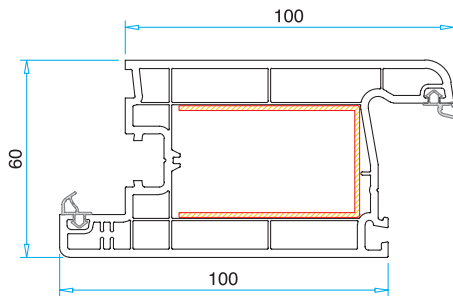

Door Sash Profile 100 mm  
PRP.6440

Outward Door Sash Profile  
PRP.6500

Mullion Rebate Profile  
PRP.6600

Outward Sash Profile  
PRP.6220

Outward Mullion Profile  
PRP.6320

90° Corner Connection Profile  
PRP.6910

Pipe Profile  
PRP. 6920

Angled Corner Connection Profile  
PRP. 6900

Frame/ Sash / Mullion  
Reinforcement

Mullion  
Reinforcement

Frame With Border  
Reinforcement

Door Sash 85 mm  
Reinforcement

Door Sash 92 mm  
Reinforcement