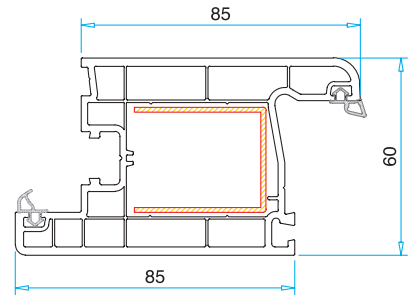

# Pro60 Serie

Frame Profile  
PRP.6100

Frame Profile With Border  
PRP.6700

Sash Profile  
PRP.6200

Mullion Profile  
PRP.6300

Super Sash Profile  
PRP.7540

Door Sash Profile 85 mm  
PRP.6400

Door Sash Profile 92 mm  
PRP.6420

Door Sash Profile 100 mm  
PRP.6440

Outward Door Sash Profile  
PRP.6500

Mullion Rebate Profile  
PRP.6600

Outward Sash Profile  
PRP.6220

Outward Mullion Profile  
PRP.6320

90° Corner Connection Profile  
PRP.6910