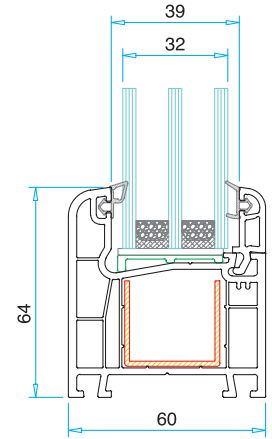

Pipe Profile  
PRP. 6920

Angled Corner Connection Profile  
PRP. 6900

Frame/ Sash / Mullion  
Reinforcement

Mullion  
Reinforcement

Frame With Border  
Reinforcement

Door Sash 85 mm  
Reinforcement

Door Sash 92 mm  
Reinforcement

Door Sash 100 mm  
Reinforcement

Outward Door Sash  
Reinforcement

Mullion Rebate  
Reinforcement

Door Sash 100 mm Box  
Reinforcement

90° Corner Connection  
Reinforcement

32 mm Glass

4-6 mm Glass

20 mm Glass

24 mm Glass

32 mm Glass

## Technical Drawing