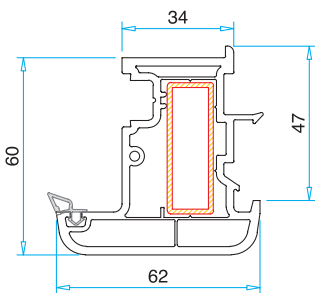

# Pro60 Serie

Frame Profile  
PRP.6100

Frame Profile With Border  
PRP.6700

Sash Profile  
PRP.6200

Mullion Profile  
PRP.6300

Super Sash Profile  
PRP.7540

Door Sash Profile 85 mm  
PRP.6400

Door Sash Profile 92 mm  
PRP.6420

Door Sash Profile 100 mm  
PRP.6440

Outward Door Sash Profile  
PRP.6500

Mullion Rebate Profile  
PRP.6600

Outward Sash Profile  
PRP.6220

Outward Mullion Profile  
PRP.6320

90° Corner Connection Profile  
PRP.6910

Pipe Profile  
PRP. 6920

Angled Corner Connection Profile  
PRP. 6900

Frame/ Sash / Mullion  
Reinforcement

Mullion  
Reinforcement

Frame With Border  
Reinforcement

Door Sash 85 mm  
Reinforcement

Door Sash 92 mm  
Reinforcement