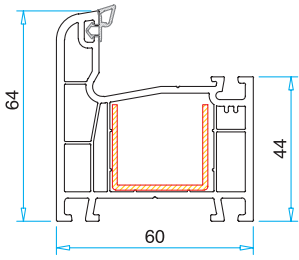

Pro60 Serie

Frame Profile
PRP.6100